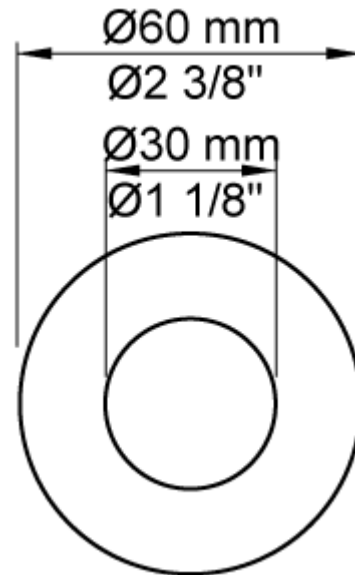

Date:

Client:

Project:

001

60 mm circular flange. Hole Ø30 mm.

**Available in colors**

Color 02, Grey	Color 17, Gloss black
Color 04, Light blue	Color 18, White
Color 05, Orange	Color 19, Natural brass
Color 06, Light green	Color 20, Brushed chrome
Color 08, Yellow	Color 21, Carmine red
Color 09, Dark grey	Color 25, Pink
Color 12, Mocca	Color 27, Matt black
Color 14, Bright red	Color 28, Matt white
Color 15, Dark blue	Color 40, Brushed stainless steel
Color 16, Polished chrome	