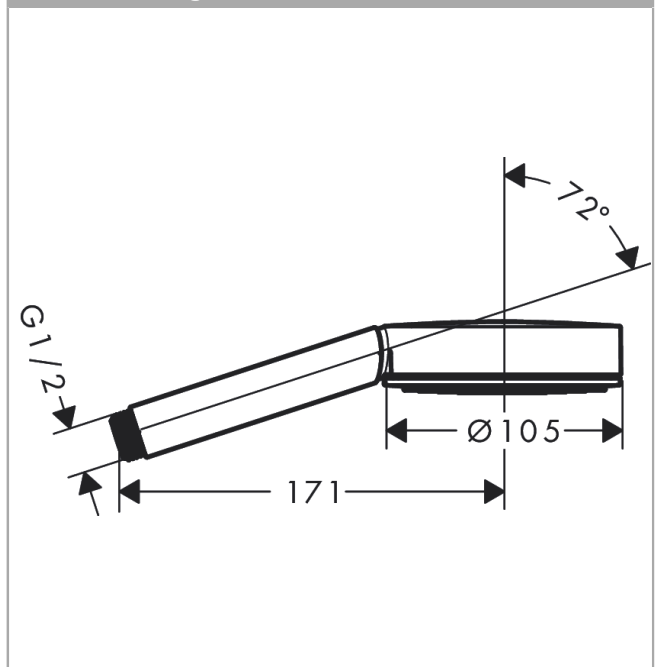

Pulsify

Hand shower 105 1jet

Surfaces: **Chrome** Article Number: **24120000**

Description

product features

- shower head size: 105 mm
- spray type: PowderRain
- spray disc surface: graphite
- maximum flow rate at 3 bar: 13,5 l/min
- minimum flow pressure: 0,6 bar
- with internal water conduction
- rinseable screen insert
- connection thread G ½
- connection dimension: DN15

Technology

Design awards

reddot winner 2021

Product image

Scale drawing

Flowchart