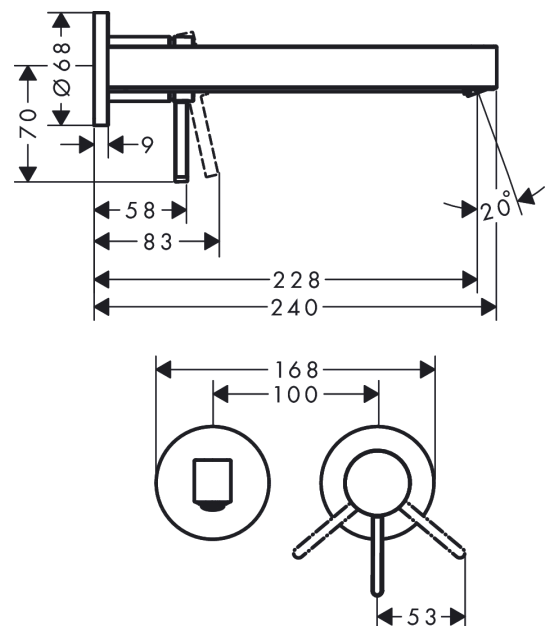

Finoris

Single lever basin mixer for concealed installation wall-mounted with spout 22,8 cm

Surfaces: **Matt White** Article Number: **76050700**

Description

product features

- consists of: single lever basin mixer for concealed installation wall-mounted, waste set
- projection 228 mm
- spray type: laminar spray
- maximum flow rate at 3 bar: 5 l/min
- ceramic cartridge
- suitable for continuous flow water heaters
- non-closing waste set
- material waste set: metal
- connection type: basic set
- connection dimension: DN15
- handle can be positioned on the right or left, depends on the basic set installation

Technology

Design awards

reddot winner 2021

Product image

Scale drawing

Flowchart

Finoris

Single lever basin mixer for concealed installation wall-mounted with spout 22,8 cm

Surfaces: **Matt White** Article Number: **76050700**

Exploded Drawing

Year of production: >06/21

Finoris**Single lever basin mixer for concealed installation wall-mounted with spout 22,8 cm**Surfaces: **Matt White** Article Number: **76050700****Spare part list**

Year of production: >06/21

Pos.	Description	Article Number	Price	PU
1	handle	93986700	-	1
2	hollow set screw M5x5	98446000	-	1
3	sleeve	93989700	-	1
4	escutcheon for handle	93988700	-	1
5	washer	97600000	-	1
6	nut	93141000	-	1
7	O-ring 34x2	98383000	-	1
8	cartridge, assy	93760000	-	1
9	seal	98865000	-	1
10	adapter for cartridge	95634000	-	1
11	O-ring 26x2	98147000	-	1
12	spout 225 mm	93985700	-	1
13	spray former	93973000	-	1
14	special tool	98987000	-	1
15	hollow set screw M5x6	97768000	-	1
16	escutcheon for spout	93987700	-	1
17	connecting thread G½	95626000	-	1
18	O-ring 13x2	98128000	-	1
19	fixing set	97971000	-	1
20	extension set 25 mm for 13622180	31971000	-	1
a	waste	50001700	-	1