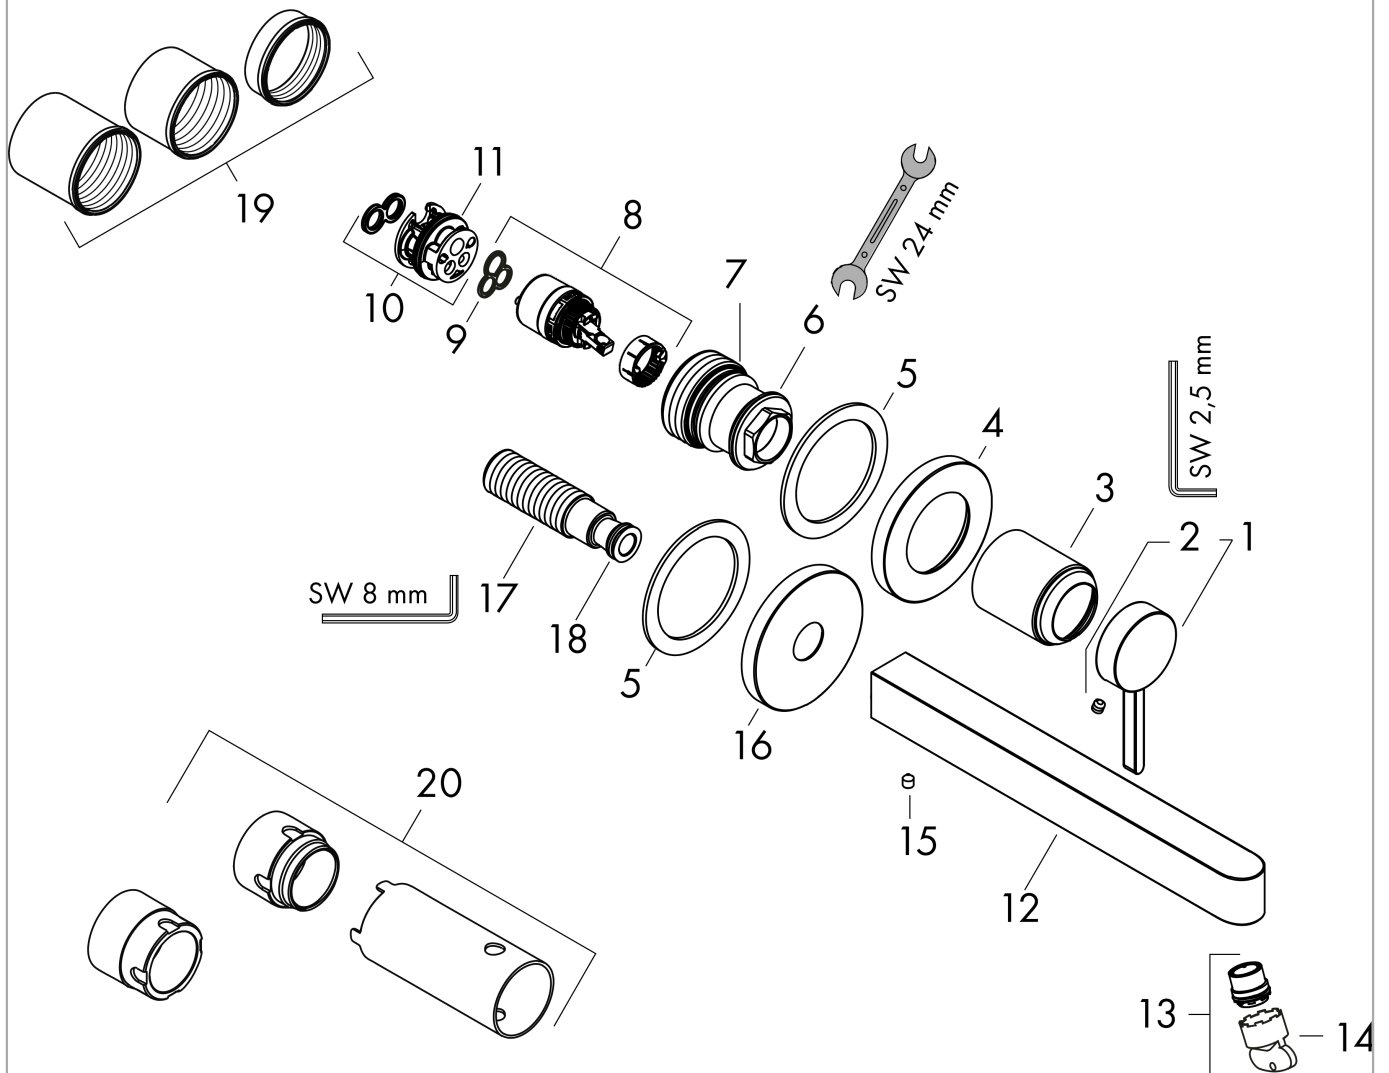

Finoris

Single lever basin mixer for concealed installation wall-mounted with spout 22,8 cm

Surfaces: **Matt White** Article Number: **76050700**

Description

product features

- consists of: single lever basin mixer for concealed installation wall-mounted, waste set
- projection 228 mm
- spray type: laminar spray
- maximum flow rate at 3 bar: 5 l/min
- ceramic cartridge
- suitable for continuous flow water heaters
- non-closing waste set
- material waste set: metal
- connection type: basic set
- connection dimension: DN15
- handle can be positioned on the right or left, depends on the basic set installation

Technology

Design awards

reddot winner 2021

Product image

Scale drawing

Flowchart

Finoris

Single lever basin mixer for concealed installation wall-mounted with spout 22,8 cm

Surfaces: **Matt White** Article Number: **76050700**

Exploded Drawing

Year of production: >06/21

Finoris**Single lever basin mixer for concealed installation wall-mounted with spout 22,8 cm**Surfaces: **Matt White** Article Number: **76050700****Spare part list**

Year of production: >06/21

Pos.	Description	Article Number	Price	PU
1	handle	93986700	-	1
2	hollow set screw M5x5	98446000	-	1
3	sleeve	93989700	-	1
4	escutcheon for handle	93988700	-	1
5	washer	97600000	-	1
6	nut	93141000	-	1
7	O-ring 34x2	98383000	-	1
8	cartridge, assy	93760000	-	1
9	seal	98865000	-	1
10	adapter for cartridge	95634000	-	1
11	O-ring 26x2	98147000	-	1
12	spout 225 mm	93985700	-	1
13	spray former	93973000	-	1
14	special tool	98987000	-	1
15	hollow set screw M5x6	97768000	-	1
16	escutcheon for spout	93987700	-	1
17	connecting thread G½	95626000	-	1
18	O-ring 13x2	98128000	-	1
19	fixing set	97971000	-	1
20	extension set 25 mm for 13622180	31971000	-	1
a	waste	50001700	-	1