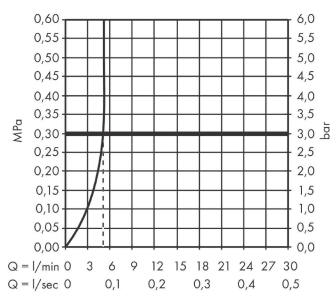

Finoris

Single lever basin mixer for concealed installation wall-mounted with spout 22,8 cm

Surfaces: **Matt White** Article Number: **76050700**

Description

product features

- consists of: single lever basin mixer for concealed installation wall-mounted, waste set
- projection 228 mm
- spray type: laminar spray
- maximum flow rate at 3 bar: 5 l/min
- ceramic cartridge
- suitable for continuous flow water heaters
- non-closing waste set
- material waste set: metal
- connection type: basic set
- connection dimension: DN15
- handle can be positioned on the right or left, depends on the basic set installation

Technology

Design awards

reddot winner 2021

Product image

Scale drawing

Flowchart

Finoris

Single lever basin mixer for concealed installation wall-mounted with spout 22,8 cm