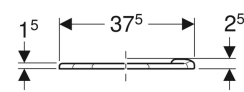

Geberit Bambini WC seat ring for children, with grips, turtle design

Example image

Application purposes

- For WCs for children

Characteristics

- Child-friendly turtle design
- With grips

- WC seat ring with overhang for protection against urine splashes
- Rounded edges for avoiding injuries
- Easy to clean

Technical data

Product material	Duroplast
Fastening distance	15.5 cm

Scope of delivery

- WC seat ring

Art. no.	Colour / surface	Soft-closing mechanism	Fastening	Hinge material
573370000	white	no	from below	Stainless steel
573371000	yellow-green	no	from below	Stainless steel
573372000	traffic yellow	no	from below	Stainless steel
573373000	ruby red	no	from below	Stainless steel