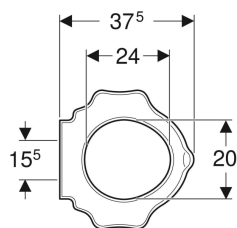

Geberit Bambini WC seat ring for children, with grips, turtle design

Example image

Application purposes

- For WCs for children

Characteristics

- Child-friendly turtle design
- With grips

- WC seat ring with overhang for protection against urine splashes
- Rounded edges for avoiding injuries
- Easy to clean

Technical data

Product material	Duroplast
Fastening distance	15.5 cm

Scope of delivery

- WC seat ring

Art. no.	Colour / surface	Soft-closing mechanism	Fastening	Hinge material
573370000	white	no	from below	Stainless steel
573371000	yellow-green	no	from below	Stainless steel
573372000	traffic yellow	no	from below	Stainless steel
573373000	ruby red	no	from below	Stainless steel