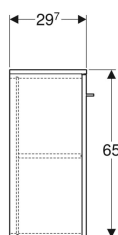

Geberit Selnova Square low cabinet with one door

Example image

Characteristics

- Wall-hung
- With one door
- Opening with handle
- With one movable shelf
- Door with soft closing

- Hinge side left or right
- Moisture-resistant
- Delivered preassembled

Technical data

Product material | High-compressed three-layer chipboard

Scope of delivery

- Fastening material
- Handle

Art. no.	Colour / surface	B	H	T
501.272.00.1	white / high-gloss coated	33 cm	65 cm	29.7 cm
501.273.00.1	lava / matt coated	33 cm	65 cm	29.7 cm
501.274.00.1	hickory / wooden-textured melamine	33 cm	65 cm	29.7 cm
501.275.00.1	light hickory / wooden-textured melamine	33 cm	65 cm	29.7 cm