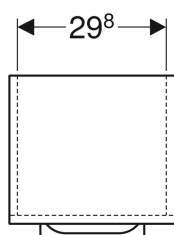

Geberit Selnova Square low cabinet with one door

Example image

Characteristics

- Wall-hung
- With one door
- Opening with handle
- With one movable shelf
- Door with soft closing

- Hinge side left or right
- Moisture-resistant
- Delivered preassembled

Technical data

Product material | High-compressed three-layer chipboard

Scope of delivery

- Fastening material
- Handle

Art. no.	Colour / surface	B	H	T
501.272.00.1	white / high-gloss coated	33 cm	65 cm	29.7 cm
501.273.00.1	lava / matt coated	33 cm	65 cm	29.7 cm
501.274.00.1	hickory / wooden-textured melamine	33 cm	65 cm	29.7 cm
501.275.00.1	light hickory / wooden-textured melamine	33 cm	65 cm	29.7 cm