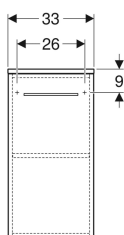

Geberit Selnova Square low cabinet with one door

Example image

Characteristics

- Wall-hung
- With one door
- Opening with handle
- With one movable shelf
- Door with soft closing

- Hinge side left or right
- Moisture-resistant
- Delivered preassembled

Technical data

Product material | High-compressed three-layer chipboard

Scope of delivery

- Fastening material
- Handle

Art. no.	Colour / surface	B	H	T
501.272.00.1	white / high-gloss coated	33 cm	65 cm	29.7 cm
501.273.00.1	lava / matt coated	33 cm	65 cm	29.7 cm
501.274.00.1	hickory / wooden-textured melamine	33 cm	65 cm	29.7 cm
501.275.00.1	light hickory / wooden-textured melamine	33 cm	65 cm	29.7 cm