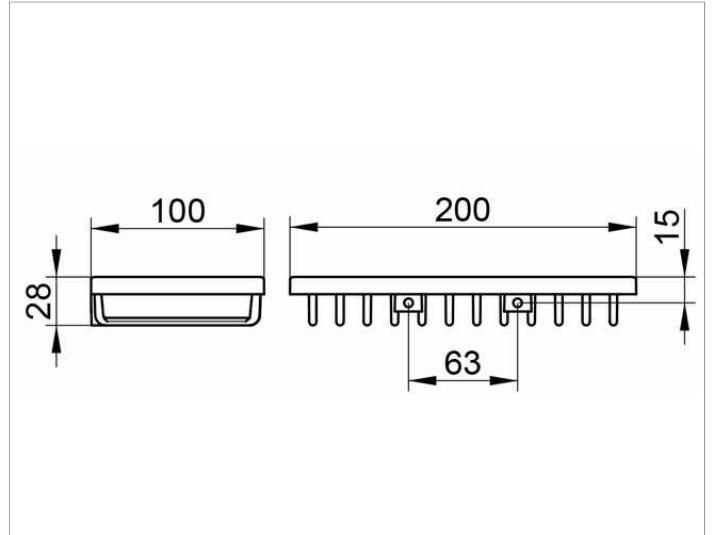

Shower shelves

24902010000 Sponge wire basket

PRODUCT

DRAWING

SURFACE

chrome-plated

SPECIFICATIONS

KEUCO SPONGE WIRE BASKET, wall mounted, 24902010000
chrome-plated sponge wire basket in a functional design,
easy to clean
depth 100 mm, width 200 mm, height 28 mm,
distance between bore holes 63 mm
incl. corrosion-free mounting material