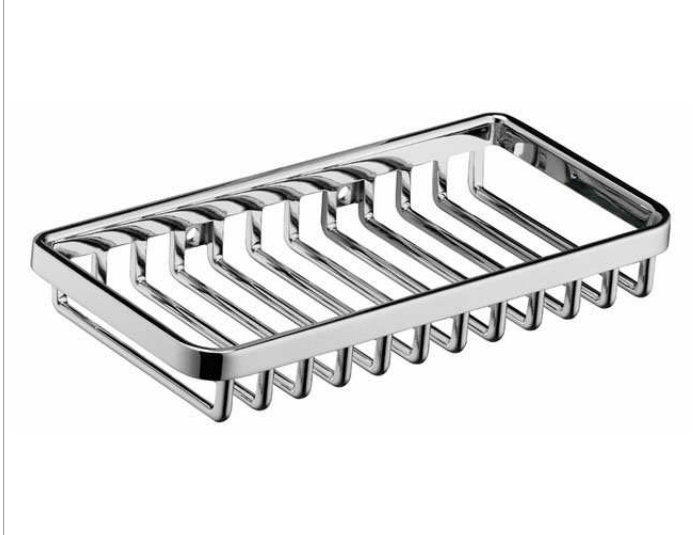

Shower shelves

24902010000 Sponge wire basket

PRODUCT

DRAWING

SURFACE

chrome-plated

SPECIFICATIONS

KEUCO SPONGE WIRE BASKET, wall mounted, 24902010000
chrome-plated sponge wire basket in a functional design,
easy to clean
depth 100 mm, width 200 mm, height 28 mm,
distance between bore holes 63 mm
incl. corrosion-free mounting material