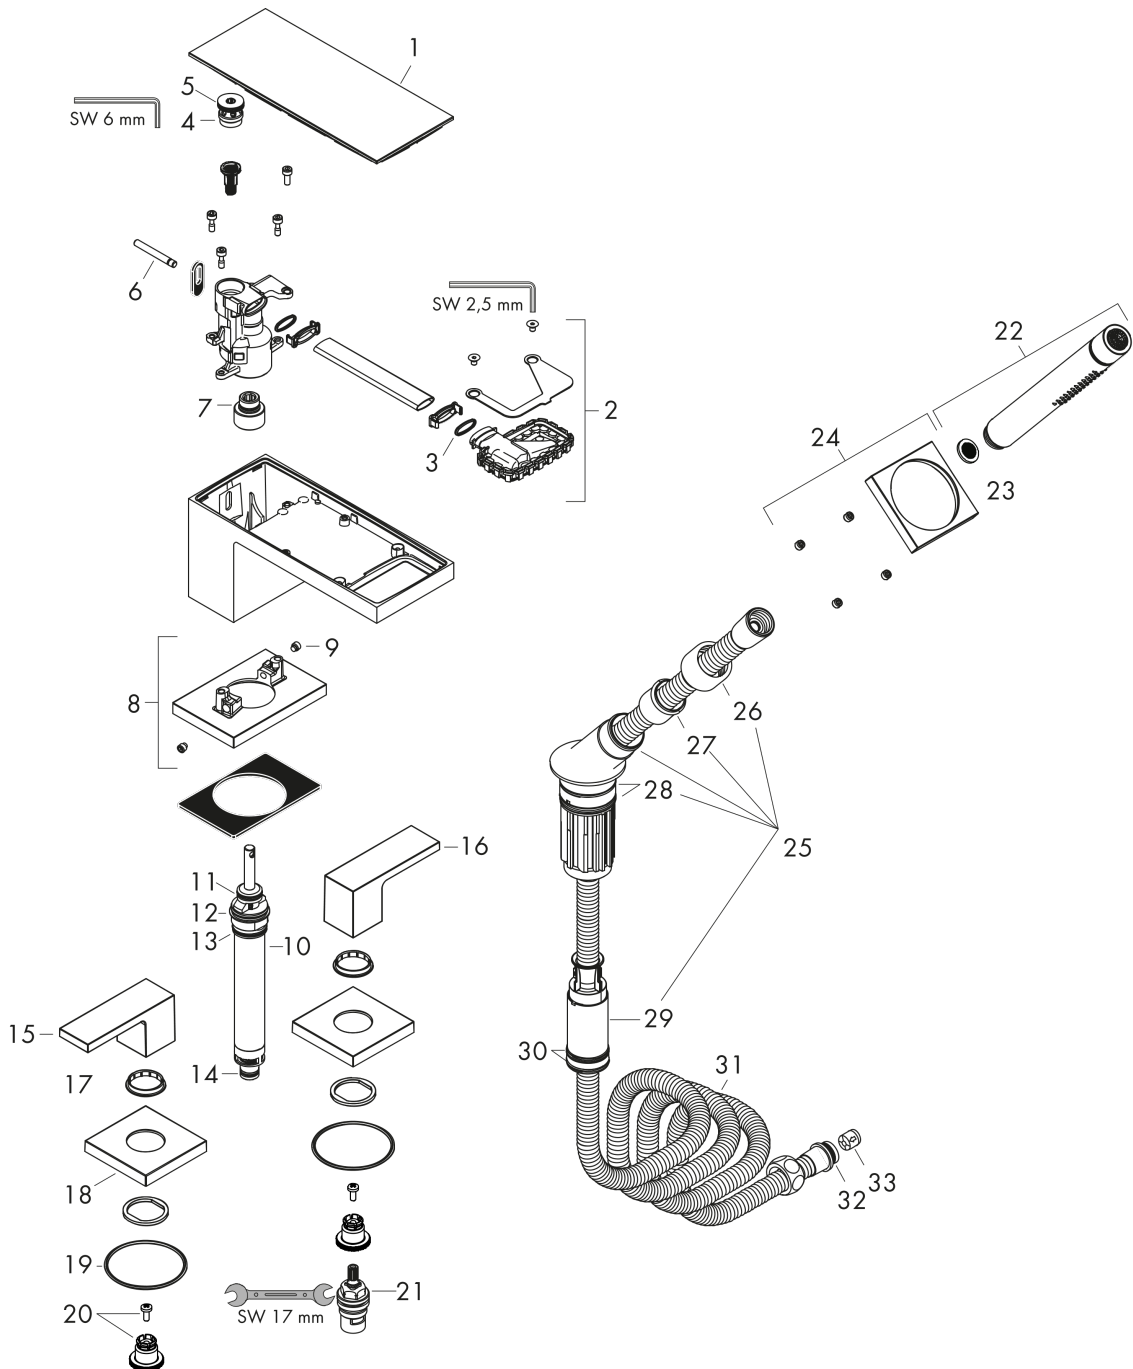

AXOR MyEdition
4-hole rim mounted bath mixer
Surfaces: **Chrome/Mirror Glass**   Article Number: **47430000**

Exploded Drawing

Year of production: >10/18

AXOR MyEdition
4-hole rim mounted bath mixer
Surfaces: **Chrome/Mirror Glass**   Article Number: **47430000**

Spare part list

Year of production: >10/18

Pos.	Description	Article Number	PC	PU
1	cover	47900000	0	1
2	spray former	93376000	0	1
3	O-ring 13x1,5	98475000	0	1
4	service unit	93369000	0	1
5	O-ring 17x1,5	98137000	0	1
6	diverter knob	98707000	0	1
7	O-ring 12x2	98214000	0	1
8	escutcheon for spout	93368000	0	1
9	hollow set screw M6x6	97660000	0	1
10	selector	94037000	0	1
11	O-Ring 14x2,5	98189000	0	1
12	O-Ring 23x2,5	98183000	0	1
13	O-Ring 22x2	98185000	0	1
14	O-ring 9x2,5	98217000	0	1
15	handle for hot water	93364000	0	1
16	handle for cold water	93365000	0	1
17	set of color-rings cold / hot water	95819000	0	1
18	escutcheon for handle	93366000	0	1
19	O-ring 56x2	98468000	0	1
20	handle fixing set	94184000	0	1
21	shut off unit left closing	94008000	0	1
22	handshower	28532000	0	1
23	filter packing	94246000	0	1
24	escutcheon for shower holder	93367000	0	1
25	shower holder, assy	95996000	0	1
26	nut	97584000	0	1
27	insert for shower holder	96942000	0	1
28	O-ring 38x2,5	98198000	0	1
29	hose brake	98656000	0	1
30	O-Ring 28x2	98194000	0	1
31	shower hose 2,00 m	94148000	0	1
32	O-ring 11x2	98127000	0	1
33	set of non return valves DW 15	94074000	0	1