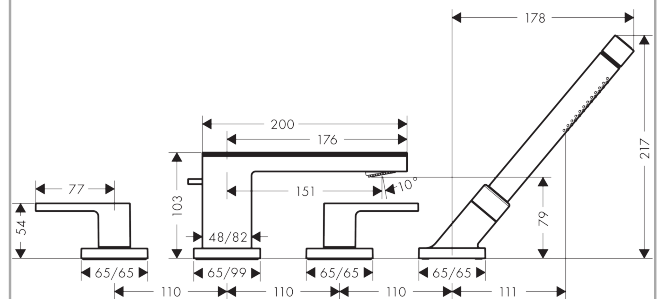

Scale drawing