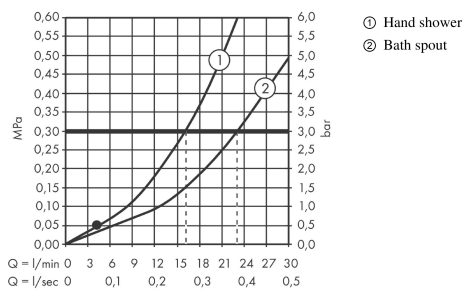

AXOR MyEdition

4-hole rim mounted bath mixer

Surfaces: **Chrome/Mirror Glass**

Article Number: **47430000**

Description

product features

- consists of: 4-hole rim mounted bath mixer, baton hand shower, Secuflex hose set, shower holder
- projection 150 mm
- connection type: basic set
- plate of glass made of safety glass
- spray type mixer: normal spray
- spray type hand shower: Rain, MonoRain
- maximum pull-out length of hand shower: 1.10 m
- flow rate for bath spout at 3 bar: 22 l/min
- flow rate of hand shower at 3 bar: 16 l/min
- ceramic valves hot/ cold 90°
- min. operating pressure: 1 bar
- max. operating pressure: 10 bar
- with automatic resetting
- connection dimension: DN15

Technology

Product image

Scale drawing

AXOR MyEdition
4-hole rim mounted bath mixer
 Surfaces: **Chrome/Mirror Glass** Article Number: **47430000**

Flowchart

AXOR MyEdition
4-hole rim mounted bath mixer
 Surfaces: **Chrome/Mirror Glass** Article Number: **47430000**