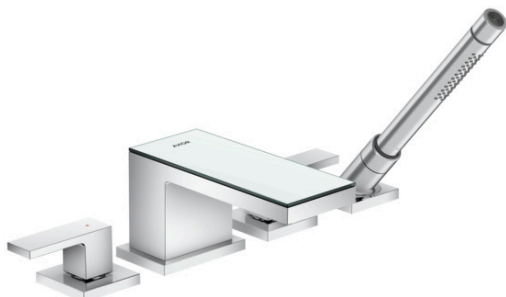

AXOR MyEdition

4-hole rim mounted bath mixer

Surfaces: **Chrome/Mirror Glass**

Article Number: **47430000**

Description

product features

- consists of: 4-hole rim mounted bath mixer, baton hand shower, Secuflex hose set, shower holder
- projection 150 mm
- connection type: basic set
- plate of glass made of safety glass
- spray type mixer: normal spray
- spray type hand shower: Rain, MonoRain
- maximum pull-out length of hand shower: 1.10 m
- flow rate for bath spout at 3 bar: 22 l/min
- flow rate of hand shower at 3 bar: 16 l/min
- ceramic valves hot/ cold 90°
- min. operating pressure: 1 bar
- max. operating pressure: 10 bar
- with automatic resetting
- connection dimension: DN15

Technology

Product image

Scale drawing

AXOR MyEdition
4-hole rim mounted bath mixer
 Surfaces: **Chrome/Mirror Glass** Article Number: **47430000**

Flowchart

AXOR MyEdition
4-hole rim mounted bath mixer
 Surfaces: **Chrome/Mirror Glass** Article Number: **47430000**