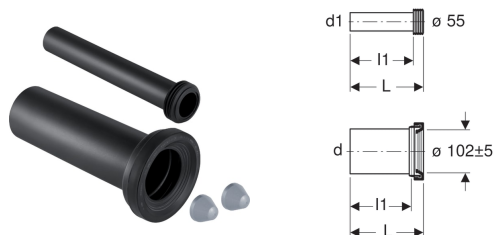

Geberit connection set for wall-hung WC, length 30 cm

Application purposes

- For wall-hung WCs

Characteristics

- Extended connection set

Technical data

Material | PE-HD

Scope of delivery

- Flush pipe with sleeve, made of PE-HD
- Straight connector with sleeve, made of PE-HD
- 2 cover caps
- Fastening material

Art. no.	Surface / colour	d, ø	d1, ø	L	l	l1	
152.441.46.1	matt chrome-plated	90 mm	45 mm	97-107 mm	30 cm	26.5 cm	27.5 cm

- Not suitable for low height cisterns - Geberit Kappa 15 cm, Geberit Omega 12 cm and concealed cistern for furniture