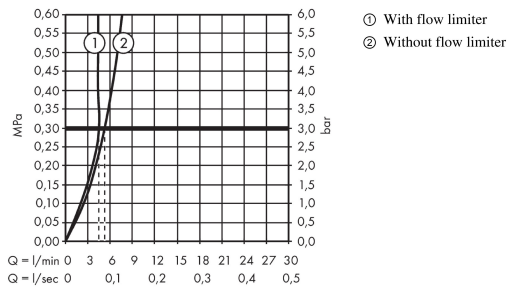

AXOR Uno

Select basin mixer 220 with pop-up waste set

Surfaces: **Brushed Nickel** Article Number: **45016820**

Description

product features

- consists of: Basin mixer, waste set
- ComfortZone 220
- projection 160 mm
- swivel range 110°
- normal spray
- flow rate at 3 bar: 5 l/min
- Select valve
- temperature limitation adjustable
- separation of temperature control and open/close
- suitable for continuous flow water heaters
- pop-up waste set G 1¼
- connection dimension: DN15

Technology

Design awards

Product image

Scale drawing

AXOR Uno
Select basin mixer 220 with pop-up waste set
 Surfaces: **Brushed Nickel** Article Number: **45016820**

Flowchart

AXOR Uno
Select basin mixer 220 with pop-up waste set
 Surfaces: **Brushed Nickel** Article Number: **45016820**