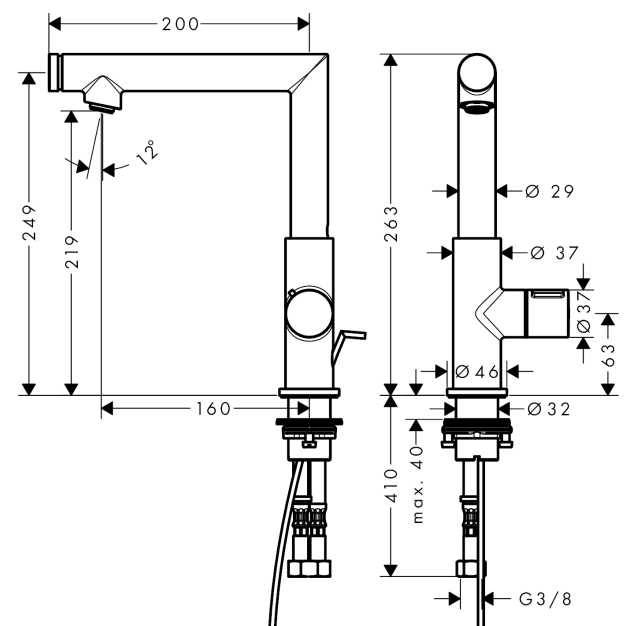

AXOR Uno

Select basin mixer 220 with pop-up waste set

Surfaces: **Brushed Nickel** Article Number: **45016820**

Description

product features

- consists of: Basin mixer, waste set
- ComfortZone 220
- projection 160 mm
- swivel range 110°
- normal spray
- flow rate at 3 bar: 5 l/min
- Select valve
- temperature limitation adjustable
- separation of temperature control and open/close
- suitable for continuous flow water heaters
- pop-up waste set G 1¼
- connection dimension: DN15

Technology

Design awards

Product image

Scale drawing

AXOR Uno
Select basin mixer 220 with pop-up waste set
 Surfaces: **Brushed Nickel** Article Number: **45016820**

Flowchart

AXOR Uno
Select basin mixer 220 with pop-up waste set
 Surfaces: **Brushed Nickel** Article Number: **45016820**

Exploded Drawing

Year of production: >07/17

AXOR Uno

Select basin mixer 220 with pop-up waste set

Surfaces: **Brushed Nickel** Article Number: **45016820**

Spare part list

Year of production: >07/17

Pos.	Description	Article Number	PC	PU
1	spout cpl.	93122820	0	1
2	O-ring 13x1,5	98475000	0	1
3	O-Ring 14x1,5	98201000	0	1
4	shut off unit	92980000	0	1
5	cover	92566820	0	1
6	aerator M24x1 (5 l/min)	92996000	0	1
7	service tool	95661000	0	1
8	tappet	92505000	0	1
9	set of locating rings (110° / 150°)	98486000	0	1
10	O-Ring 14x2,5	98189000	0	1
11	O-ring 11x3	92481000	0	1
12	handle	93125820	0	1
13	handle fixing set	98932000	0	1
14	nut	93086000	0	1
15	O-ring 27x1,5	92527000	0	1
16	cartridge, assy	92970000	0	1
17	seal	98865000	0	1
18	O-ring 26x1,5	98390000	0	1
19	O-ring 30x1,5	98433000	0	1
20	escutcheon Ø 46 mm	95268820	0	1
21	flat seal	98749000	0	1
22	fixing set (Ø 32)	13961000	0	1
23	lever collar	97548000	0	1
24	connection hose 600 mm M8x0,75 G3/8	92629000	0	1
25	O-ring 7x1,5	98422000	0	1
26	non return valve DW 10	96456000	0	1
27	filter	92532000	0	1
28	sealing set	92533000	0	1
29	pull rod	97158820	0	1
a	pop up waste	94139820	0	1
b	fixation extension 35 mm	13898000	0	1