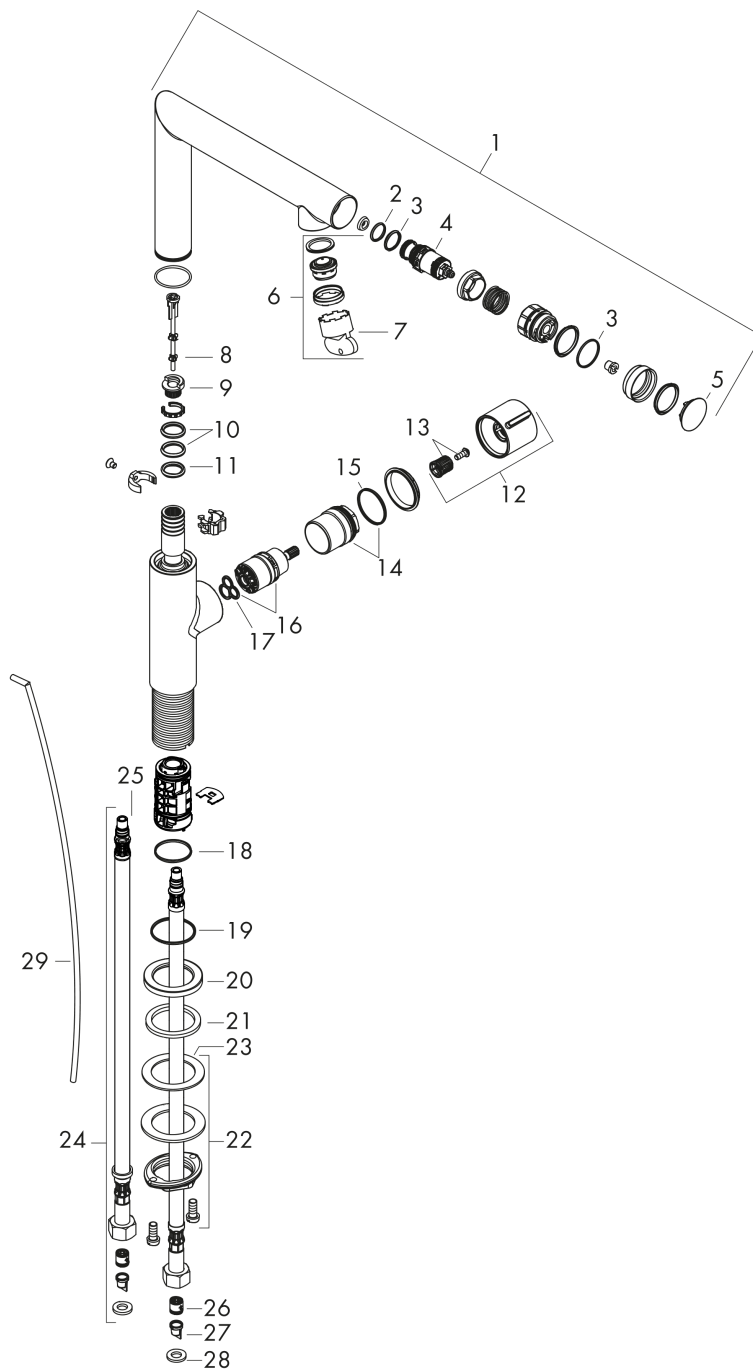

AXOR Uno

Select basin mixer 220 with pop-up waste set

Surfaces: **Brushed Nickel** Article Number: **45016820**

Description

product features

- consists of: Basin mixer, waste set
- ComfortZone 220
- projection 160 mm
- swivel range 110°
- normal spray
- flow rate at 3 bar: 5 l/min
- Select valve
- temperature limitation adjustable
- separation of temperature control and open/close
- suitable for continuous flow water heaters
- pop-up waste set G 1¼
- connection dimension: DN15

Technology

Design awards

Product image

Scale drawing

AXOR Uno
Select basin mixer 220 with pop-up waste set
 Surfaces: **Brushed Nickel** Article Number: **45016820**

Flowchart

AXOR Uno
Select basin mixer 220 with pop-up waste set
 Surfaces: **Brushed Nickel** Article Number: **45016820**

Exploded Drawing

Year of production: >07/17

AXOR Uno

Select basin mixer 220 with pop-up waste set

Surfaces: **Brushed Nickel** Article Number: **45016820**

Spare part list

Year of production: >07/17

Pos.	Description	Article Number	PC	PU
1	spout cpl.	93122820	0	1
2	O-ring 13x1,5	98475000	0	1
3	O-Ring 14x1,5	98201000	0	1
4	shut off unit	92980000	0	1
5	cover	92566820	0	1
6	aerator M24x1 (5 l/min)	92996000	0	1
7	service tool	95661000	0	1
8	tappet	92505000	0	1
9	set of locating rings (110° / 150°)	98486000	0	1
10	O-Ring 14x2,5	98189000	0	1
11	O-ring 11x3	92481000	0	1
12	handle	93125820	0	1
13	handle fixing set	98932000	0	1
14	nut	93086000	0	1
15	O-ring 27x1,5	92527000	0	1
16	cartridge, assy	92970000	0	1
17	seal	98865000	0	1
18	O-ring 26x1,5	98390000	0	1
19	O-ring 30x1,5	98433000	0	1
20	escutcheon Ø 46 mm	95268820	0	1
21	flat seal	98749000	0	1
22	fixing set (Ø 32)	13961000	0	1
23	lever collar	97548000	0	1
24	connection hose 600 mm M8x0,75 G3/8	92629000	0	1
25	O-ring 7x1,5	98422000	0	1
26	non return valve DW 10	96456000	0	1
27	filter	92532000	0	1
28	sealing set	92533000	0	1
29	pull rod	97158820	0	1
a	pop up waste	94139820	0	1
b	fixation extension 35 mm	13898000	0	1