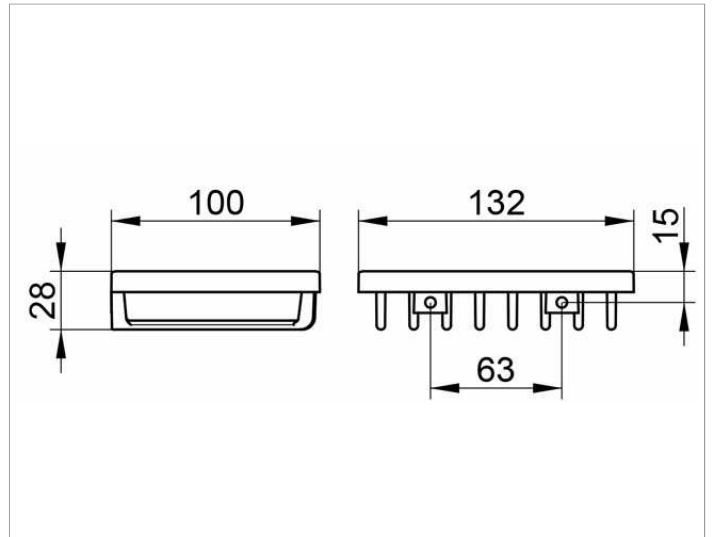

Shower shelves

24901010000 Soap wire basket

PRODUCT

DRAWING

SURFACE

chrome-plated

SPECIFICATIONS

KEUCO SOAP WIRE BASEKT; wall mounted, 24901010000
chrome-plated soap wire basket in a functional design,
easy to clean
depth 100 mm, width 132 mm, height 28 mm,
distance between bore holes 63 mm
incl. corrosion-free mounting material