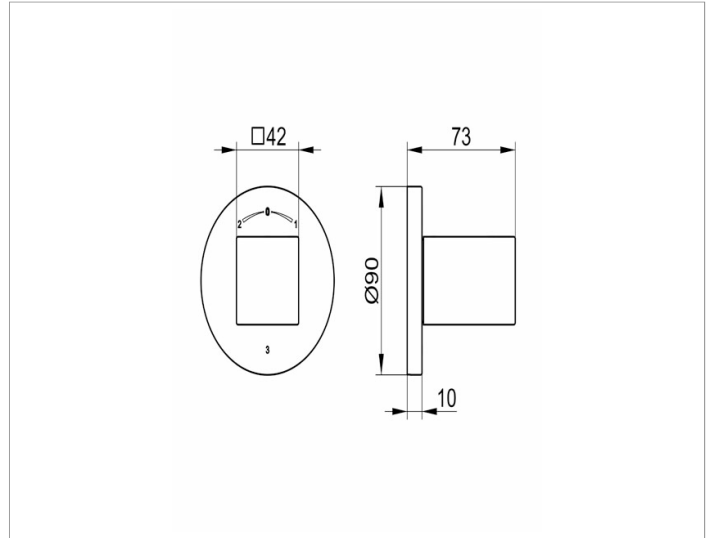

Edition 90

59049010001 3-way stop and diverter valve DN 15

PRODUCT

DRAWING

PRODUCT ATTRIBUTES

Set complete with:
handle, rosette (round) and stop and diverter valve
suitable for rough part no. 59548 000070