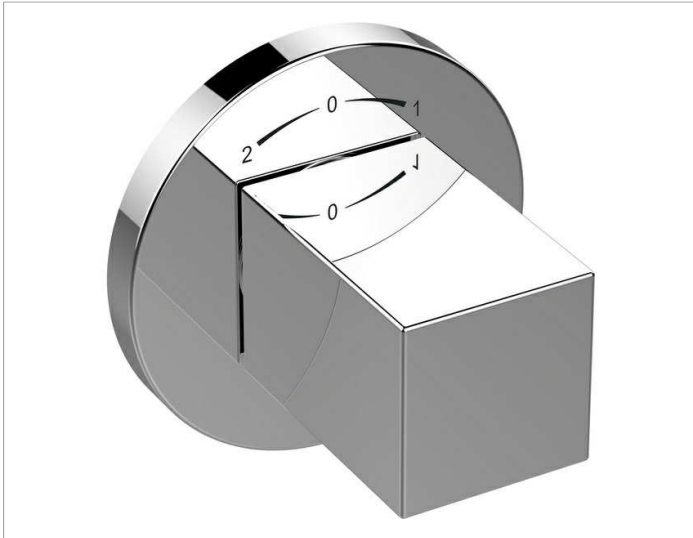

Edition 90

59049010001 3-way stop and diverter valve DN 15

PRODUCT

DRAWING

PRODUCT ATTRIBUTES

Set complete with:
handle, rosette (round) and stop and diverter valve
suitable for rough part no. 59548 000070

SURFACE

chrome-plated