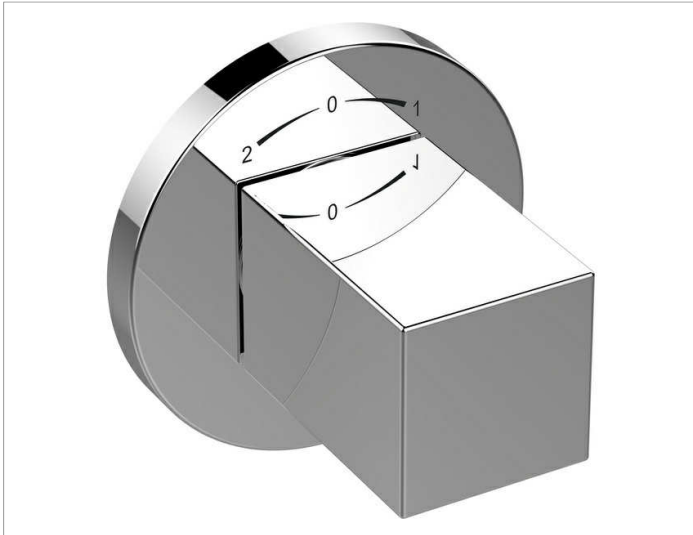

Edition 90

59057010001 2-way stop and diverter valve DN 15

PRODUCT

DRAWING

PRODUCT ATTRIBUTES

Set complete with:
handle, rosette (round) and stop and diverter valve
suitable for rough part no. 59556 000070

SURFACE

chrome-plated