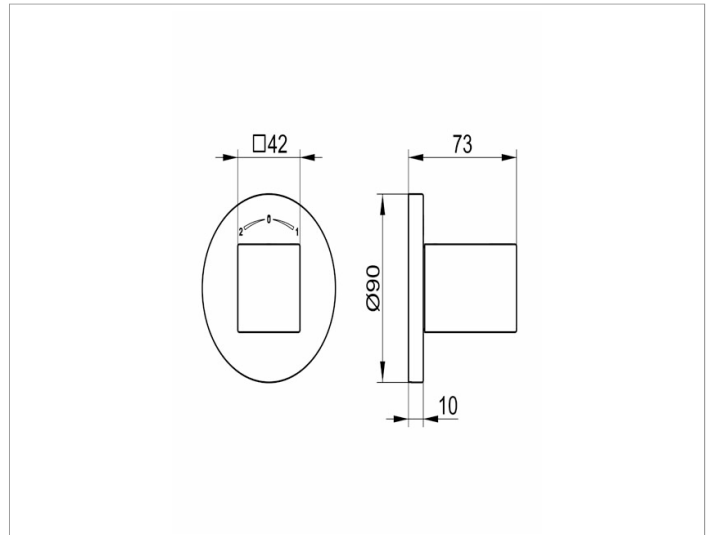

Edition 90

59057010001 2-way stop and diverter valve DN 15

PRODUCT

DRAWING

PRODUCT ATTRIBUTES

Set complete with:
handle, rosette (round) and stop and diverter valve
suitable for rough part no. 59556 000070