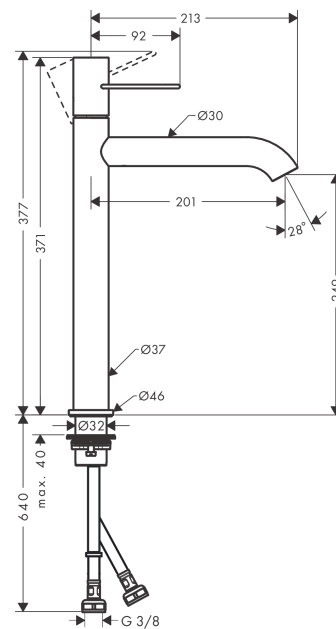

AXOR Uno
Single lever basin mixer 250 loop handle without pull-rod
 Surfaces: **Chrome** Article Number: **38034000**

Description

product features

- consists of: single lever basin mixer, waste set
- ComfortZone 250
- projection 201 mm
- normal spray
- flow rate at 3 bar: 5 l/min
- ceramic cartridge
- temperature limitation adjustable
- suitable for continuous flow water heaters
- non-closing waste set
- connection dimension: DN15

Technology

Design awards

Product image

Scale drawing

AXOR Uno
Single lever basin mixer 250 loop handle without pull-rod
 Surfaces: **Chrome** Article Number: **38034000**

Flowchart

AXOR Uno
Single lever basin mixer 250 loop handle without pull-rod
 Surfaces: **Chrome** Article Number: **38034000**

Exploded Drawing

Year of production: >04/17

AXOR Uno
Single lever basin mixer 250 loop handle without pull-rod
 Surfaces: **Chrome** Article Number: **38034000**

Spare part list

Year of production: >04/17

Pos.	Description	Article Number	PC	PU
1	handle	92886000	0	1
2	screw cover	95181000	0	1
3	flange	92625000	0	1
4	nut	92689000	0	1
5	O-ring 25x1,5	98146000	0	1
6	O-ring 27x1,5	92527000	0	1
7	cartridge, assy	97685000	0	1
8	seal	98865000	0	1
9	adapter for cartridge	92628000	0	1
10	adapter for cartridge	98866000	0	1
11	O-ring 23x2	98398000	0	1
12	O-ring 16x2	98133000	0	1
13	spout cpl.	92890000	0	1
14	aerator M24x1 (5 l/min)	92895000	0	1
15	O-ring 20x1,5	98197000	0	1
16	special tool	95290000	0	1
17	O-ring 30x1,5	98433000	0	1
18	escutcheon Ø 46 mm	95268000	0	1
19	flat seal	98749000	0	1
20	fixing set (Ø 32)	13961000	0	1
21	lever collar	97548000	0	1
22	connection hose 900 mm M8x0,75 G3/8	96316000	0	1
23	O-ring 7x1,5	98422000	0	1
24	sealing set	95581000	0	1
a	pop up waste	50001000	0	1
b	fixation extension 35 mm	13898000	0	1