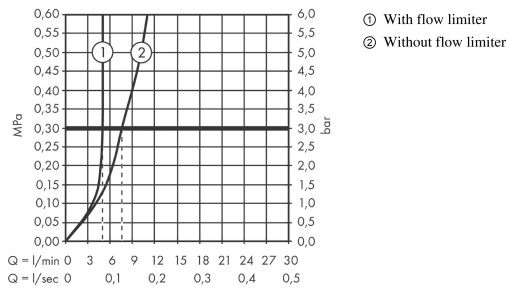

AXOR Uno
Single lever basin mixer 250 loop handle without pull-rod
 Surfaces: **Chrome** Article Number: **38034000**

Description

product features

- consists of: single lever basin mixer, waste set
- ComfortZone 250
- projection 201 mm
- normal spray
- flow rate at 3 bar: 5 l/min
- ceramic cartridge
- temperature limitation adjustable
- suitable for continuous flow water heaters
- non-closing waste set
- connection dimension: DN15

Technology

Design awards

Product image

Scale drawing

AXOR Uno
Single lever basin mixer 250 loop handle without pull-rod
 Surfaces: **Chrome** Article Number: **38034000**

Flowchart

AXOR Uno
Single lever basin mixer 250 loop handle without pull-rod
 Surfaces: **Chrome** Article Number: **38034000**