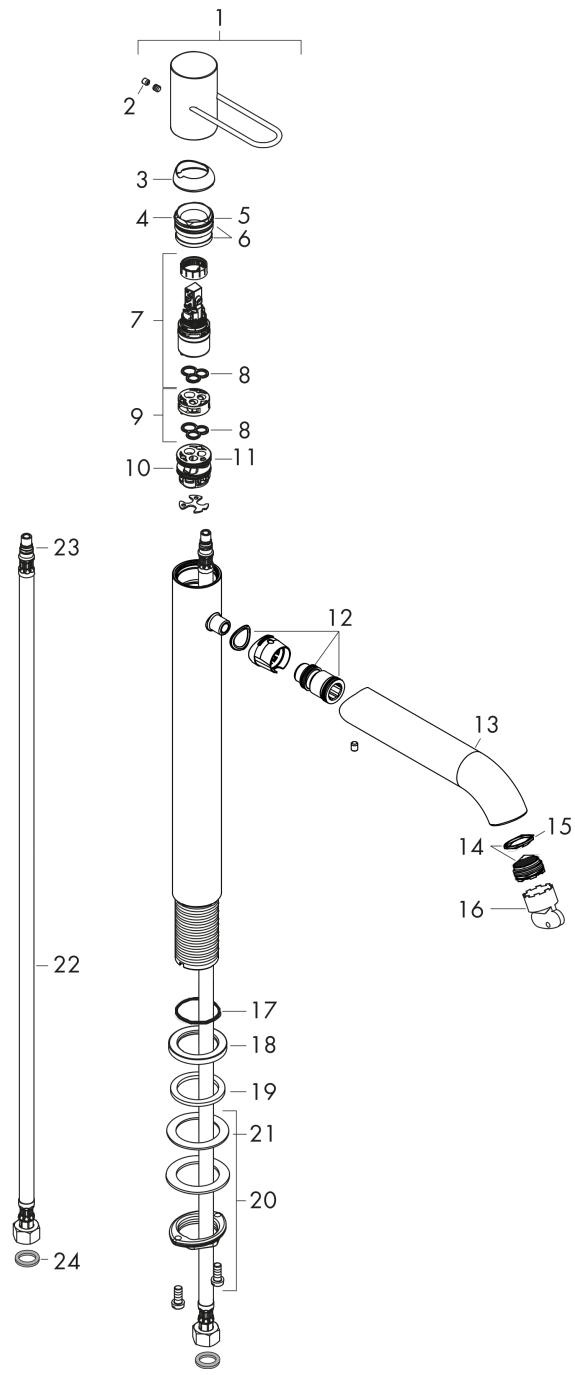

AXOR Uno
Single lever basin mixer 250 loop handle without pull-rod
 Surfaces: **Chrome** Article Number: **38034000**

Description

product features

- consists of: single lever basin mixer, waste set
- ComfortZone 250
- projection 201 mm
- normal spray
- flow rate at 3 bar: 5 l/min
- ceramic cartridge
- temperature limitation adjustable
- suitable for continuous flow water heaters
- non-closing waste set
- connection dimension: DN15

Technology

Design awards

Product image

Scale drawing

AXOR Uno
Single lever basin mixer 250 loop handle without pull-rod
 Surfaces: **Chrome** Article Number: **38034000**

Flowchart

AXOR Uno
Single lever basin mixer 250 loop handle without pull-rod
 Surfaces: **Chrome** Article Number: **38034000**

Exploded Drawing

Year of production: >04/17

AXOR Uno
Single lever basin mixer 250 loop handle without pull-rod
 Surfaces: **Chrome** Article Number: **38034000**

Spare part list

Year of production: >04/17

Pos.	Description	Article Number	PC	PU
1	handle	92886000	0	1
2	screw cover	95181000	0	1
3	flange	92625000	0	1
4	nut	92689000	0	1
5	O-ring 25x1,5	98146000	0	1
6	O-ring 27x1,5	92527000	0	1
7	cartridge, assy	97685000	0	1
8	seal	98865000	0	1
9	adapter for cartridge	92628000	0	1
10	adapter for cartridge	98866000	0	1
11	O-ring 23x2	98398000	0	1
12	O-ring 16x2	98133000	0	1
13	spout cpl.	92890000	0	1
14	aerator M24x1 (5 l/min)	92895000	0	1
15	O-ring 20x1,5	98197000	0	1
16	special tool	95290000	0	1
17	O-ring 30x1,5	98433000	0	1
18	escutcheon Ø 46 mm	95268000	0	1
19	flat seal	98749000	0	1
20	fixing set (Ø 32)	13961000	0	1
21	lever collar	97548000	0	1
22	connection hose 900 mm M8x0,75 G3/8	96316000	0	1
23	O-ring 7x1,5	98422000	0	1
24	sealing set	95581000	0	1
a	pop up waste	50001000	0	1
b	fixation extension 35 mm	13898000	0	1