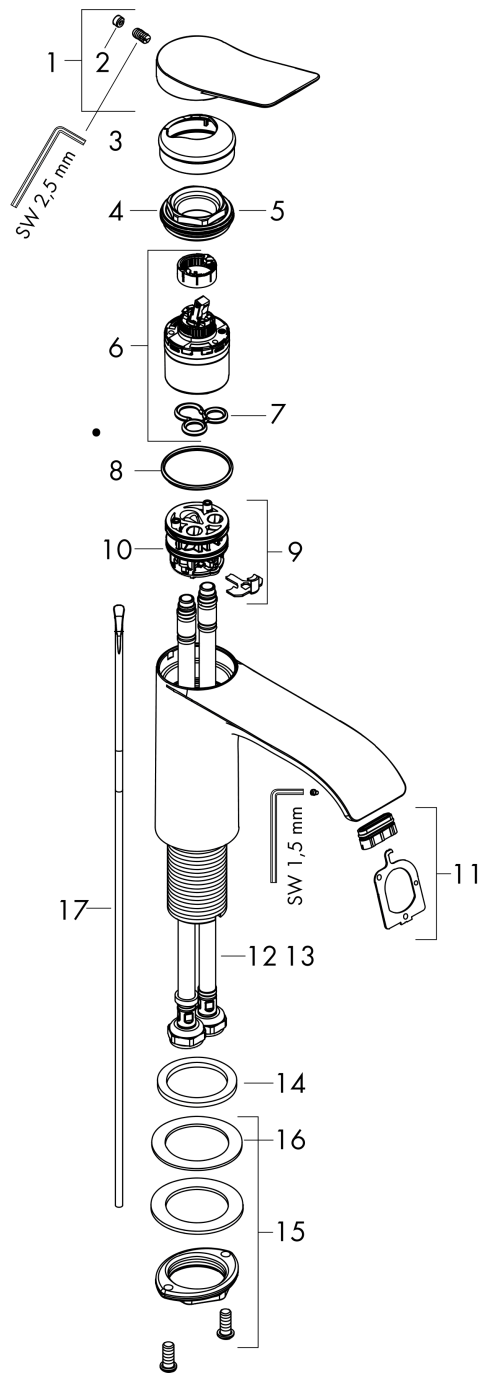

Vivenis

Single lever basin mixer 80 with pop-up waste set

Surfaces: **Matt White** Article Number: **75010700**

Description

product features

- consists of: single lever basin mixer, waste set
- ComfortZone 80
- projection 133 mm
- spray type: WaterfallStream
- maximum flow rate at 3 bar: 5 l/min
- ceramic cartridge
- temperature limitation adjustable
- suitable for continuous flow water heaters
- pop-up waste set G 1¼
- material waste set: metal
- connection type: G ¾ connections
- connection dimension: DN15

Technology

Design awards

reddot winner 2021

Product image

Scale drawing

Flowchart

Vivenis
Single lever basin mixer 80 with pop-up waste set
 Surfaces: **Matt White** Article Number: **75010700**

Exploded Drawing

Year of production: >06/21

Vivenis**Single lever basin mixer 80 with pop-up waste set**Surfaces: **Matt White** Article Number: **75010700****Spare part list**

Year of production: >06/21

Pos.	Description	Article Number	Price	PU
1	handle	94277700	-	1
2	screw cover	93735700	-	1
3	escutcheon	94027700	-	1
4	nut	93995000	-	1
5	O-ring 35x1,5	92114000	-	1
6	cartridge, assy	93897000	-	1
7	seal	95008000	-	1
8	O-ring 35x2	92604000	-	1
9	adapter for cartridge	98750000	-	1
10	O-Ring 30x2	98186000	-	1
11	spray former	94275000	-	1
12	connection hose 450 mm M8x0,75 G3/8	97206000	-	1
13	O-ring 6,6x1,6	93019000	-	1
14	flat seal	98749000	-	1
15	fixing set (Ø 32)	13961000	-	1
16	lever collar	97548000	-	1
17	pull rod	96657000	-	1
a	pop up waste	94139700	-	1
b	fixation extension 35 mm	13898000	-	1