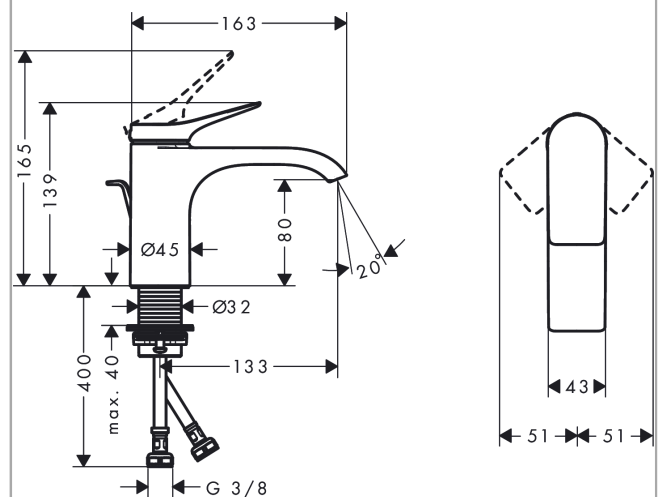

Vivenis

Single lever basin mixer 80 with pop-up waste set

Surfaces: **Matt White** Article Number: **75010700**

Description

product features

- consists of: single lever basin mixer, waste set
- ComfortZone 80
- projection 133 mm
- spray type: WaterfallStream
- maximum flow rate at 3 bar: 5 l/min
- ceramic cartridge
- temperature limitation adjustable
- suitable for continuous flow water heaters
- pop-up waste set G 1¼
- material waste set: metal
- connection type: G ¾ connections
- connection dimension: DN15

Technology

Design awards

reddot winner 2021

Product image

Scale drawing

Flowchart

Vivenis
Single lever basin mixer 80 with pop-up waste set
 Surfaces: **Matt White** Article Number: **75010700**

Exploded Drawing

Year of production: >06/21

Vivenis**Single lever basin mixer 80 with pop-up waste set**Surfaces: **Matt White** Article Number: **75010700****Spare part list**

Year of production: >06/21

Pos.	Description	Article Number	Price	PU
1	handle	94277700	-	1
2	screw cover	93735700	-	1
3	escutcheon	94027700	-	1
4	nut	93995000	-	1
5	O-ring 35x1,5	92114000	-	1
6	cartridge, assy	93897000	-	1
7	seal	95008000	-	1
8	O-ring 35x2	92604000	-	1
9	adapter for cartridge	98750000	-	1
10	O-Ring 30x2	98186000	-	1
11	spray former	94275000	-	1
12	connection hose 450 mm M8x0,75 G3/8	97206000	-	1
13	O-ring 6,6x1,6	93019000	-	1
14	flat seal	98749000	-	1
15	fixing set (Ø 32)	13961000	-	1
16	lever collar	97548000	-	1
17	pull rod	96657000	-	1
a	pop up waste	94139700	-	1
b	fixation extension 35 mm	13898000	-	1