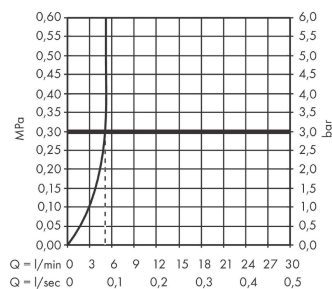

Vivenis

Single lever basin mixer 80 with pop-up waste set

Surfaces: **Matt White** Article Number: **75010700**

Description

product features

- consists of: single lever basin mixer, waste set
- ComfortZone 80
- projection 133 mm
- spray type: WaterfallStream
- maximum flow rate at 3 bar: 5 l/min
- ceramic cartridge
- temperature limitation adjustable
- suitable for continuous flow water heaters
- pop-up waste set G 1¼
- material waste set: metal
- connection type: G ¾ connections
- connection dimension: DN15

Technology

Design awards

reddot winner 2021

Product image

Scale drawing

Flowchart

Vivenis
Single lever basin mixer 80 with pop-up waste set
 Surfaces: **Matt White** Article Number: **75010700**

Exploded Drawing