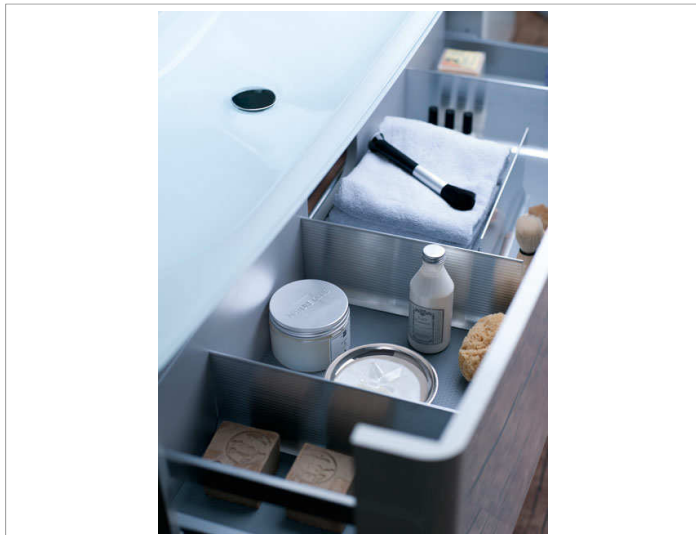

**Royal Reflex**  
**34060170000 Interior-Set**

**PRODUCT**

**DRAWING**

**PRODUCT ATTRIBUTES**

suitable for vanity unit

consists of:

- 1 x metal inlay
- 2 x Alu-Divider (300 x 120 mm), incl. magnetic holders

**SURFACE**

aluminium silver anodized (E6 EV1)