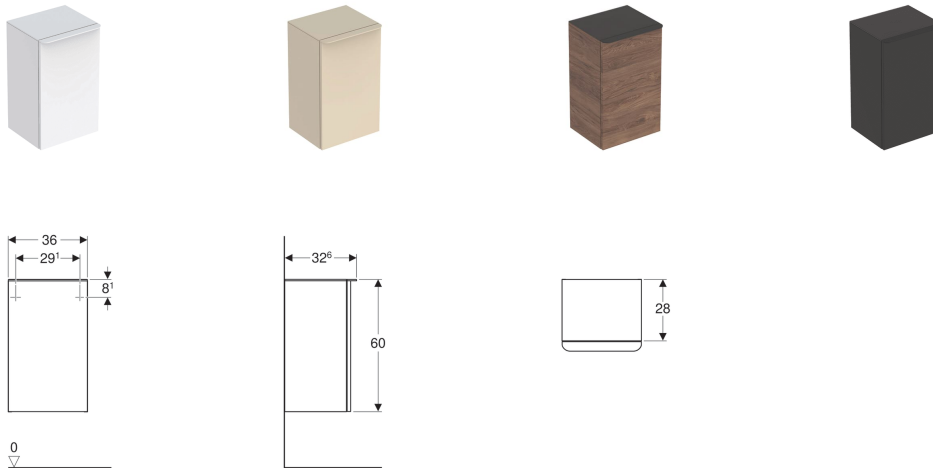

**Geberit Smyle Square low cabinet with one door**

**Characteristics**

- Wall-hung
- Can be connected with washbasin cabinet
- With one door
- Opening via handle
- Door with soft closing
- With one movable shelf
- Moisture-resistant

- Cover plate made of glass
- Delivered preassembled

**Technical data**

Material | High-compressed three-layer chipboard

**Scope of delivery**

- Fastening material

Art. no.	Surface / colour	B	H	T	
500.359.00.1	high-gloss coated / white	36 cm	60 cm	32.6 cm	NEW
500.359.JK.1	matt coated / lava	36 cm	60 cm	32.6 cm	NEW
500.359.JL.1	high-gloss coated / sand grey	36 cm	60 cm	32.6 cm	NEW
500.359.JR.1	wooden-textured melamine / hickory	36 cm	60 cm	32.6 cm	NEW
500.360.00.1	high-gloss coated / white	36 cm	60 cm	32.6 cm	NEW
500.360.JK.1	matt coated / lava	36 cm	60 cm	32.6 cm	NEW
500.360.JL.1	high-gloss coated / sand grey	36 cm	60 cm	32.6 cm	NEW
500.360.JR.1	wooden-textured melamine / hickory	36 cm	60 cm	32.6 cm	NEW