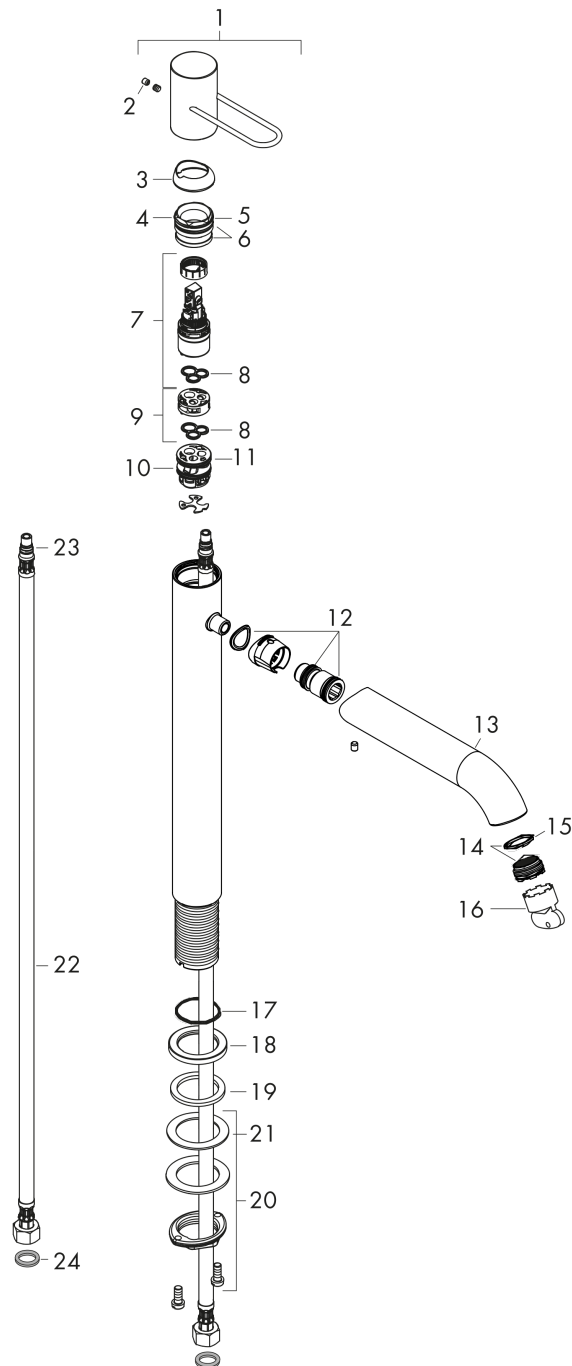

AXOR Uno
Single lever basin mixer 250 loop handle without pull-rod
 Surfaces: **Polished Brass** Article Number: **38034930**

Description

product features

- consists of: single lever basin mixer, waste set
- ComfortZone 250
- projection 201 mm
- normal spray
- flow rate at 3 bar: 5 l/min
- ceramic cartridge
- temperature limitation adjustable
- suitable for continuous flow water heaters
- non-closing waste set
- connection dimension: DN15

Technology

Design awards

Product image

Scale drawing

AXOR Uno
Single lever basin mixer 250 loop handle without pull-rod
 Surfaces: **Polished Brass** Article Number: **38034930**

Flowchart

AXOR Uno
Single lever basin mixer 250 loop handle without pull-rod
Surfaces: **Polished Brass** Article Number: **38034930**

Exploded Drawing

Year of production: >04/17

AXOR Uno
Single lever basin mixer 250 loop handle without pull-rod
 Surfaces: **Polished Brass** Article Number: **38034930**

Spare part list

Year of production: >04/17

Pos.	Description	Article Number	PC	PU
1	handle	92886930	0	1
2	screw cover	95181000	0	1
3	flange	92625930	0	1
4	nut	92689000	0	1
5	O-ring 25x1,5	98146000	0	1
6	O-ring 27x1,5	92527000	0	1
7	cartridge, assy	97685000	0	1
8	seal	98865000	0	1
9	adapter for cartridge	92628000	0	1
10	adapter for cartridge	98866000	0	1
11	O-ring 23x2	98398000	0	1
12	O-ring 16x2	98133000	0	1
13	spout cpl.	92890930	0	1
14	aerator M24x1 (5 l/min)	92895000	0	1
15	O-ring 20x1,5	98197000	0	1
16	special tool	95290000	0	1
17	O-ring 30x1,5	98433000	0	1
18	escutcheon Ø 46 mm	95268930	0	1
19	flat seal	98749000	0	1
20	fixing set (Ø 32)	13961000	0	1
21	lever collar	97548000	0	1
22	connection hose 900 mm M8x0,75 G3/8	96316000	0	1
23	O-ring 7x1,5	98422000	0	1
24	sealing set	95581000	0	1
a	pop up waste	50001930	0	1
b	fixation extension 35 mm	13898000	0	1