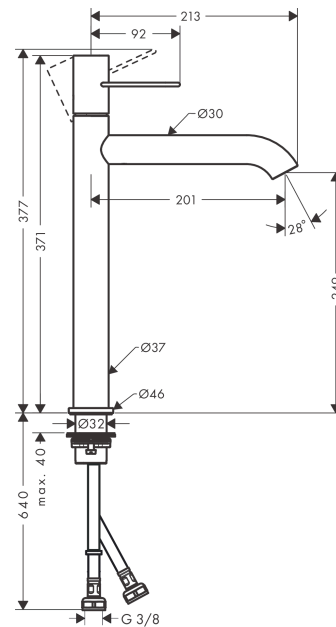

AXOR Uno
Single lever basin mixer 250 loop handle without pull-rod
 Surfaces: **Polished Brass** Article Number: **38034930**

Description

product features

- consists of: single lever basin mixer, waste set
- ComfortZone 250
- projection 201 mm
- normal spray
- flow rate at 3 bar: 5 l/min
- ceramic cartridge
- temperature limitation adjustable
- suitable for continuous flow water heaters
- non-closing waste set
- connection dimension: DN15

Technology

Design awards

Product image

Scale drawing

AXOR Uno
Single lever basin mixer 250 loop handle without pull-rod
 Surfaces: **Polished Brass** Article Number: **38034930**

Flowchart

AXOR Uno
Single lever basin mixer 250 loop handle without pull-rod
Surfaces: **Polished Brass** Article Number: **38034930**

Exploded Drawing

Year of production: >04/17

AXOR Uno
Single lever basin mixer 250 loop handle without pull-rod
 Surfaces: **Polished Brass** Article Number: **38034930**

Spare part list

Year of production: >04/17

Pos.	Description	Article Number	PC	PU
1	handle	92886930	0	1
2	screw cover	95181000	0	1
3	flange	92625930	0	1
4	nut	92689000	0	1
5	O-ring 25x1,5	98146000	0	1
6	O-ring 27x1,5	92527000	0	1
7	cartridge, assy	97685000	0	1
8	seal	98865000	0	1
9	adapter for cartridge	92628000	0	1
10	adapter for cartridge	98866000	0	1
11	O-ring 23x2	98398000	0	1
12	O-ring 16x2	98133000	0	1
13	spout cpl.	92890930	0	1
14	aerator M24x1 (5 l/min)	92895000	0	1
15	O-ring 20x1,5	98197000	0	1
16	special tool	95290000	0	1
17	O-ring 30x1,5	98433000	0	1
18	escutcheon Ø 46 mm	95268930	0	1
19	flat seal	98749000	0	1
20	fixing set (Ø 32)	13961000	0	1
21	lever collar	97548000	0	1
22	connection hose 900 mm M8x0,75 G3/8	96316000	0	1
23	O-ring 7x1,5	98422000	0	1
24	sealing set	95581000	0	1
a	pop up waste	50001930	0	1
b	fixation extension 35 mm	13898000	0	1