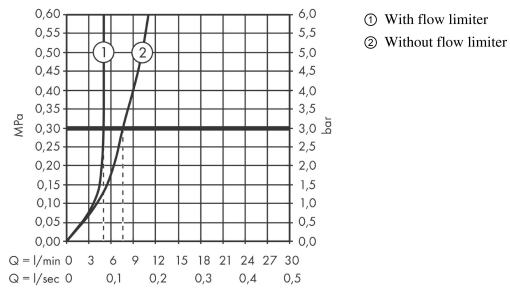

AXOR Uno
Single lever basin mixer 250 loop handle without pull-rod
 Surfaces: **Polished Brass** Article Number: **38034930**

Description

product features

- consists of: single lever basin mixer, waste set
- ComfortZone 250
- projection 201 mm
- normal spray
- flow rate at 3 bar: 5 l/min
- ceramic cartridge
- temperature limitation adjustable
- suitable for continuous flow water heaters
- non-closing waste set
- connection dimension: DN15

Technology

Design awards

Product image

Scale drawing

AXOR Uno
Single lever basin mixer 250 loop handle without pull-rod
 Surfaces: **Polished Brass** Article Number: **38034930**

Flowchart

AXOR Uno
Single lever basin mixer 250 loop handle without pull-rod
Surfaces: **Polished Brass** Article Number: **38034930**