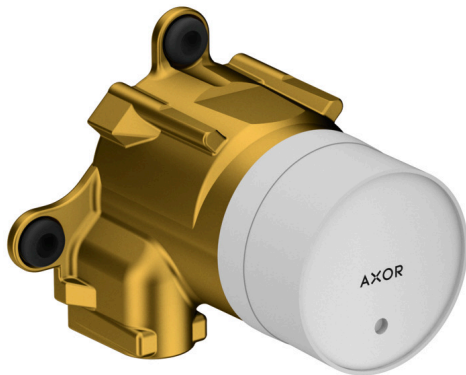

Basic set for basin mixer for concealed installation wall-mounted Select

Surfaces: n.a. Article Number: 13625180

Description

product features

- sound-decoupled installation
- connection dimension: G 1/2

Product image