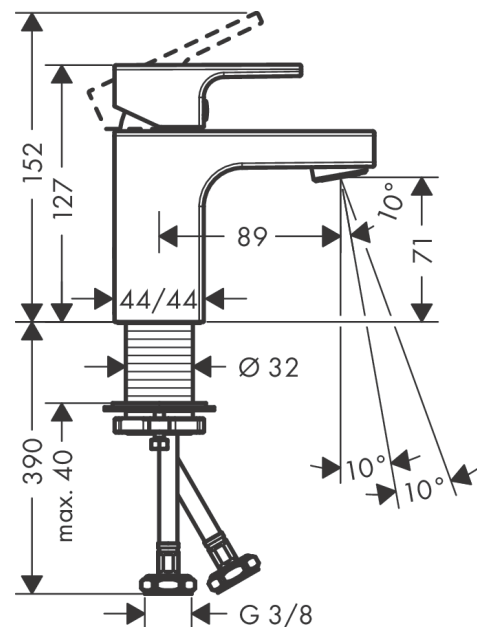

Vernis Shape

Single lever basin mixer 70 without waste set

Surfaces: **Chrome** Article Number: **71567000**

Description

product features

- ComfortZone 70
- projection 89 mm
- spray type: normal spray
- swiveling spray former
- maximum flow rate at 3 bar: 5 l/min
- ceramic cartridge
- temperature limitation adjustable
- with isolated water conduction - without contact with nickel and lead
- suitable for continuous flow water heaters
- connection type: G 3/8 connections
- connection dimension: DN15

Technology

Product image

Scale drawing

Flowchart

Vernis Shape
Single lever basin mixer 70 without waste set
 Surfaces: **Chrome** Article Number: **71567000**

Exploded Drawing

Year of production: >04/21

Vernis Shape**Single lever basin mixer 70 without waste set**Surfaces: **Chrome** Article Number: **71567000****Spare part list**

Year of production: >04/21

Pos.	Description	Article Number	Price	PU
1	handle	93684000	-	1
2	screw cover	96338000	-	1
3	flange	93680000	-	1
4	nut	93686000	-	1
5	cartridge, assy	97685000	-	1
6	locking screw for handle	95140000	-	1
7	seal	98865000	-	1
8	aerator swivelling M24x1 (5 l/min)	93834000	-	1
9	seal	93687000	-	1
10	fixing set (Ø 32)	13961000	-	1
11	lever collar	97548000	-	1
12	connection hose 450 mm M8x0,75 G3/8	97206000	-	1
13	O-ring 7x1,5	98422000	-	1
a	fixation extension 35 mm	13898000	-	1