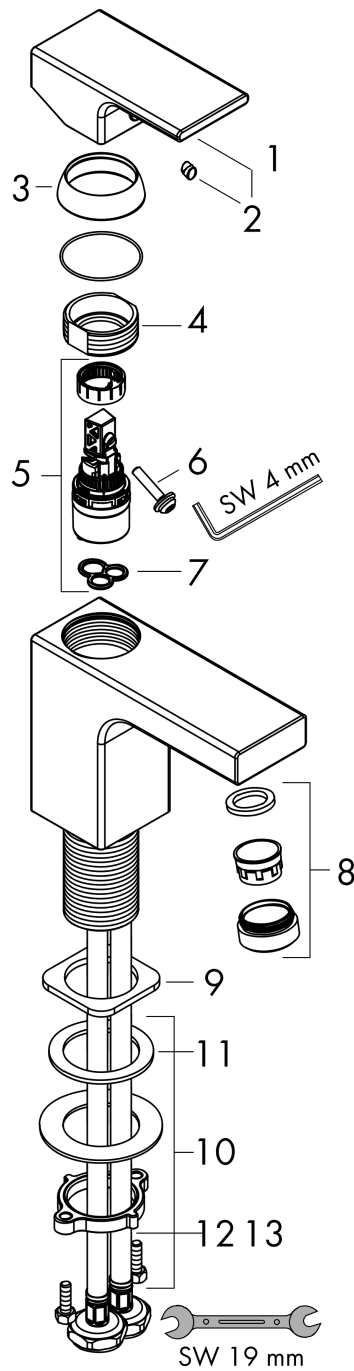

Vernis Shape

Single lever basin mixer 70 without waste set

Surfaces: **Chrome** Article Number: **71567000**

Description

product features

- ComfortZone 70
- projection 89 mm
- spray type: normal spray
- swiveling spray former
- maximum flow rate at 3 bar: 5 l/min
- ceramic cartridge
- temperature limitation adjustable
- with isolated water conduction - without contact with nickel and lead
- suitable for continuous flow water heaters
- connection type: G 3/8 connections
- connection dimension: DN15

Technology

Product image

Scale drawing

Flowchart

Vernis Shape
Single lever basin mixer 70 without waste set
 Surfaces: **Chrome** Article Number: **71567000**

Exploded Drawing

Year of production: >04/21

Vernis Shape**Single lever basin mixer 70 without waste set**Surfaces: **Chrome** Article Number: **71567000****Spare part list**

Year of production: >04/21

Pos.	Description	Article Number	Price	PU
1	handle	93684000	-	1
2	screw cover	96338000	-	1
3	flange	93680000	-	1
4	nut	93686000	-	1
5	cartridge, assy	97685000	-	1
6	locking screw for handle	95140000	-	1
7	seal	98865000	-	1
8	aerator swivelling M24x1 (5 l/min)	93834000	-	1
9	seal	93687000	-	1
10	fixing set (Ø 32)	13961000	-	1
11	lever collar	97548000	-	1
12	connection hose 450 mm M8x0,75 G3/8	97206000	-	1
13	O-ring 7x1,5	98422000	-	1
a	fixation extension 35 mm	13898000	-	1