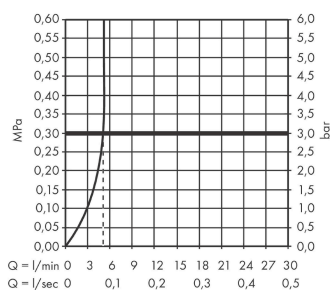

Vernis Shape

Single lever basin mixer 70 without waste set

Surfaces: **Chrome** Article Number: **71567000**

Description

product features

- ComfortZone 70
- projection 89 mm
- spray type: normal spray
- swiveling spray former
- maximum flow rate at 3 bar: 5 l/min
- ceramic cartridge
- temperature limitation adjustable
- with isolated water conduction - without contact with nickel and lead
- suitable for continuous flow water heaters
- connection type: G 3/8 connections
- connection dimension: DN15

Technology

Product image

Scale drawing

Flowchart

Vernis Shape
Single lever basin mixer 70 without waste set
 Surfaces: **Chrome** Article Number: **71567000**

Exploded Drawing

Year of production: >04/21

Vernis Shape**Single lever basin mixer 70 without waste set**Surfaces: **Chrome** Article Number: **71567000****Spare part list**

Year of production: >04/21

Pos.	Description	Article Number	Price	PU
1	handle	93684000	-	1
2	screw cover	96338000	-	1
3	flange	93680000	-	1
4	nut	93686000	-	1
5	cartridge, assy	97685000	-	1
6	locking screw for handle	95140000	-	1
7	seal	98865000	-	1
8	aerator swivelling M24x1 (5 l/min)	93834000	-	1
9	seal	93687000	-	1
10	fixing set (Ø 32)	13961000	-	1
11	lever collar	97548000	-	1
12	connection hose 450 mm M8x0,75 G3/8	97206000	-	1
13	O-ring 7x1,5	98422000	-	1
a	fixation extension 35 mm	13898000	-	1