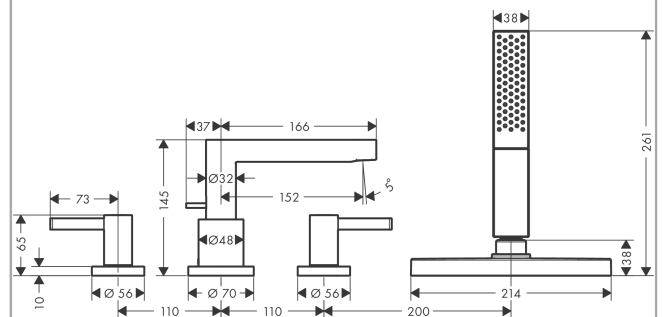

Finoris

4-hole rim mounted bath mixer with sBox

Surfaces: **Chrome** Article Number: **76444000**

Description

product features

- consists of: 4-hole rim mounted bath mixer, hand shower, shower holder, shower hose, hose box
- 2 functions
- projection 152 mm
- connection type: basic set
- spray type mixer: normal spray
- spray type hand shower: PowderRain
- maximum pull-out length of hand shower: 1.45 m
- sBox for quiet, smooth and protected hose guidance
- maximum flow rate at 3 bar: 23,5 l/min
- flow rate for bath spout at 3 bar: 23,5 l/min
- flow rate of hand shower at 3 bar: 10,2 l/min
- min. operating pressure: 1 bar
- max. operating pressure: 10 bar
- ceramic valves hot/ cold 90°
- non-return valve
- connection dimension: DN15

Technology

Design awards

reddot winner 2021

Product image

Scale drawing

Finoris

4-hole rim mounted bath mixer with sBox

Surfaces: **Chrome** Article Number: **76444000**

Flowchart

Finoris
4-hole rim mounted bath mixer with sBox
 Surfaces: **Chrome** Article Number: **76444000**

Exploded Drawing

Year of production: >06/21

Finoris

4-hole rim mounted bath mixer with sBox

Surfaces: **Chrome** Article Number: **76444000**