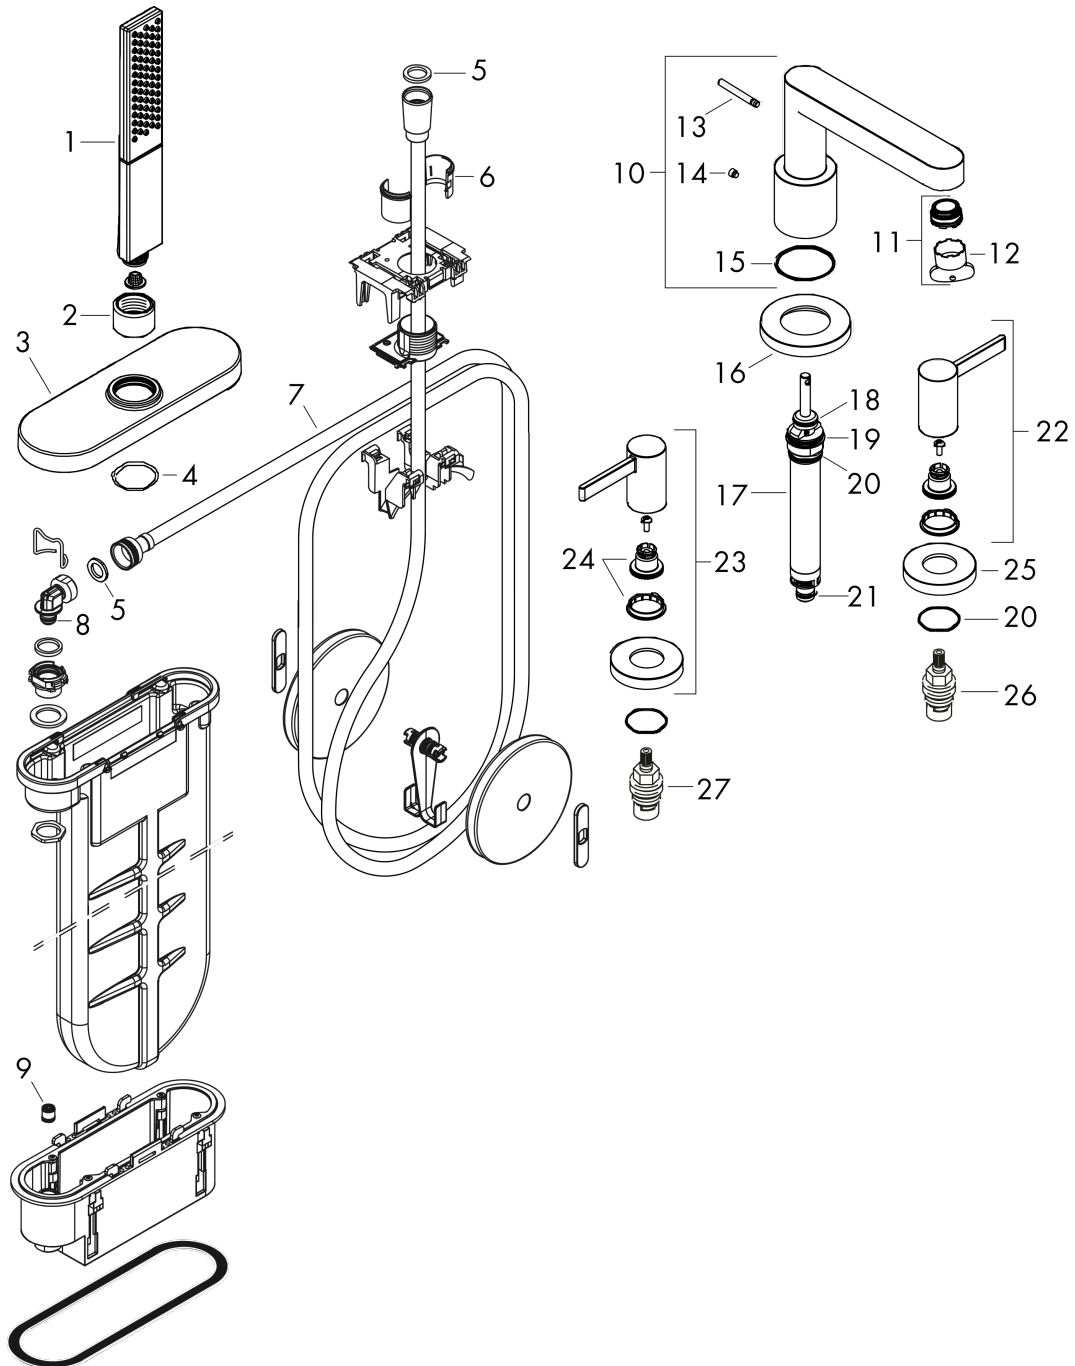

Finoris

4-hole rim mounted bath mixer with sBox

Surfaces: **Chrome** Article Number: **76444000**

Description

product features

- consists of: 4-hole rim mounted bath mixer, hand shower, shower holder, shower hose, hose box
- 2 functions
- projection 152 mm
- connection type: basic set
- spray type mixer: normal spray
- spray type hand shower: PowderRain
- maximum pull-out length of hand shower: 1.45 m
- sBox for quiet, smooth and protected hose guidance
- maximum flow rate at 3 bar: 23,5 l/min
- flow rate for bath spout at 3 bar: 23,5 l/min
- flow rate of hand shower at 3 bar: 10,2 l/min
- min. operating pressure: 1 bar
- max. operating pressure: 10 bar
- ceramic valves hot/ cold 90°
- non-return valve
- connection dimension: DN15

Flowchart

Finoris
4-hole rim mounted bath mixer with sBox
 Surfaces: **Chrome** Article Number: **76444000**

Exploded Drawing

Year of production: >06/21

Finoris

4-hole rim mounted bath mixer with sBox

Surfaces: **Chrome** Article Number: **76444000**

Spare part list

Year of production: >06/21

Pos.	Description	Article Number	Price	PU
1	handshower	26866000	-	1
2	nut	97584000	-	1
3	escutcheon	93505000	-	1
4	O-Ring 32x2	98193000	-	1
5	seal	98058000	-	1
6	insert for shower holder	96942000	-	1
7	shower hose	93506000	-	1
8	O-ring 9x2	98119000	-	1
9	non return valve DW 10	96456000	-	1
10	spout cpl.	93977000	-	1
11	aerator M24x1 (30 l/min)	98998000	-	1
12	special tool	95158000	-	1
13	diverter knob	98707000	-	1
14	hollow set screw M6x6	97660000	-	1
15	O-ring 41x1,5	98168000	-	1
16	escutcheon for spout	93978000	-	1
17	selector assy	93589000	-	1
18	O-Ring 14x2,5	98189000	-	1
19	O-Ring 23x2,5	98183000	-	1
20	O-Ring 22x2	98185000	-	1
21	O-ring 9x2,5	98217000	-	1
22	handle for cold water	93980000	-	1
23	handle for hot water	93979000	-	1
24	handle fixing set	94184000	-	1
25	escutcheon for handle	93976000	-	1
26	shut off unit left closing	94008000	-	1
27	shut off unit right closing	94009000	-	1
a	-	13440180	-	1