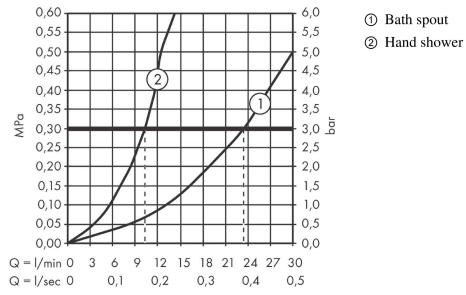

Finoris

4-hole rim mounted bath mixer with sBox

Surfaces: **Chrome** Article Number: **76444000**

Flowchart