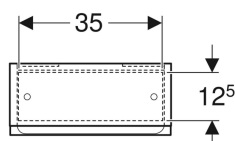

Geberit Renova Plan high-level cabinet with one door

Characteristics

- Wall-hung
- With one door
- Opening with recessed handle
- Door with soft closing
- Movable glass shelves
- Hinge side left or right

- Mirror on inside of door
- Moisture-resistant
- Front made of MDF
- Delivered preassembled

Technical data

Product material | High-compressed three-layer chipboard

Scope of delivery

- High-level cabinet
- 2 glass shelves

- Fastening material

Art. no.	Colour / surface	B	H	T
501.920.01.1	white / high-gloss coated	39 cm	70 cm	17.3 cm
501.920.JK.1	lava / matt coated	39 cm	70 cm	17.3 cm
501.920.00.1	light hickory / foil structured	39 cm	70 cm	17.3 cm
501.920.JR.1	hickory / foil structured	39 cm	70 cm	17.3 cm