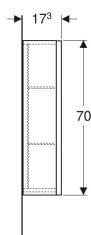

Geberit Renova Plan high-level cabinet with one door

Characteristics

- Wall-hung
- With one door
- Opening with recessed handle
- Door with soft closing
- Movable glass shelves
- Hinge side left or right

- Mirror on inside of door
- Moisture-resistant
- Front made of MDF
- Delivered preassembled

Technical data

Product material | High-compressed three-layer chipboard

Scope of delivery

- High-level cabinet
- 2 glass shelves

- Fastening material

Art. no.	Colour / surface	B	H	T
501.920.01.1	white / high-gloss coated	39 cm	70 cm	17.3 cm
501.920.JK.1	lava / matt coated	39 cm	70 cm	17.3 cm
501.920.00.1	light hickory / foil structured	39 cm	70 cm	17.3 cm
501.920.JR.1	hickory / foil structured	39 cm	70 cm	17.3 cm