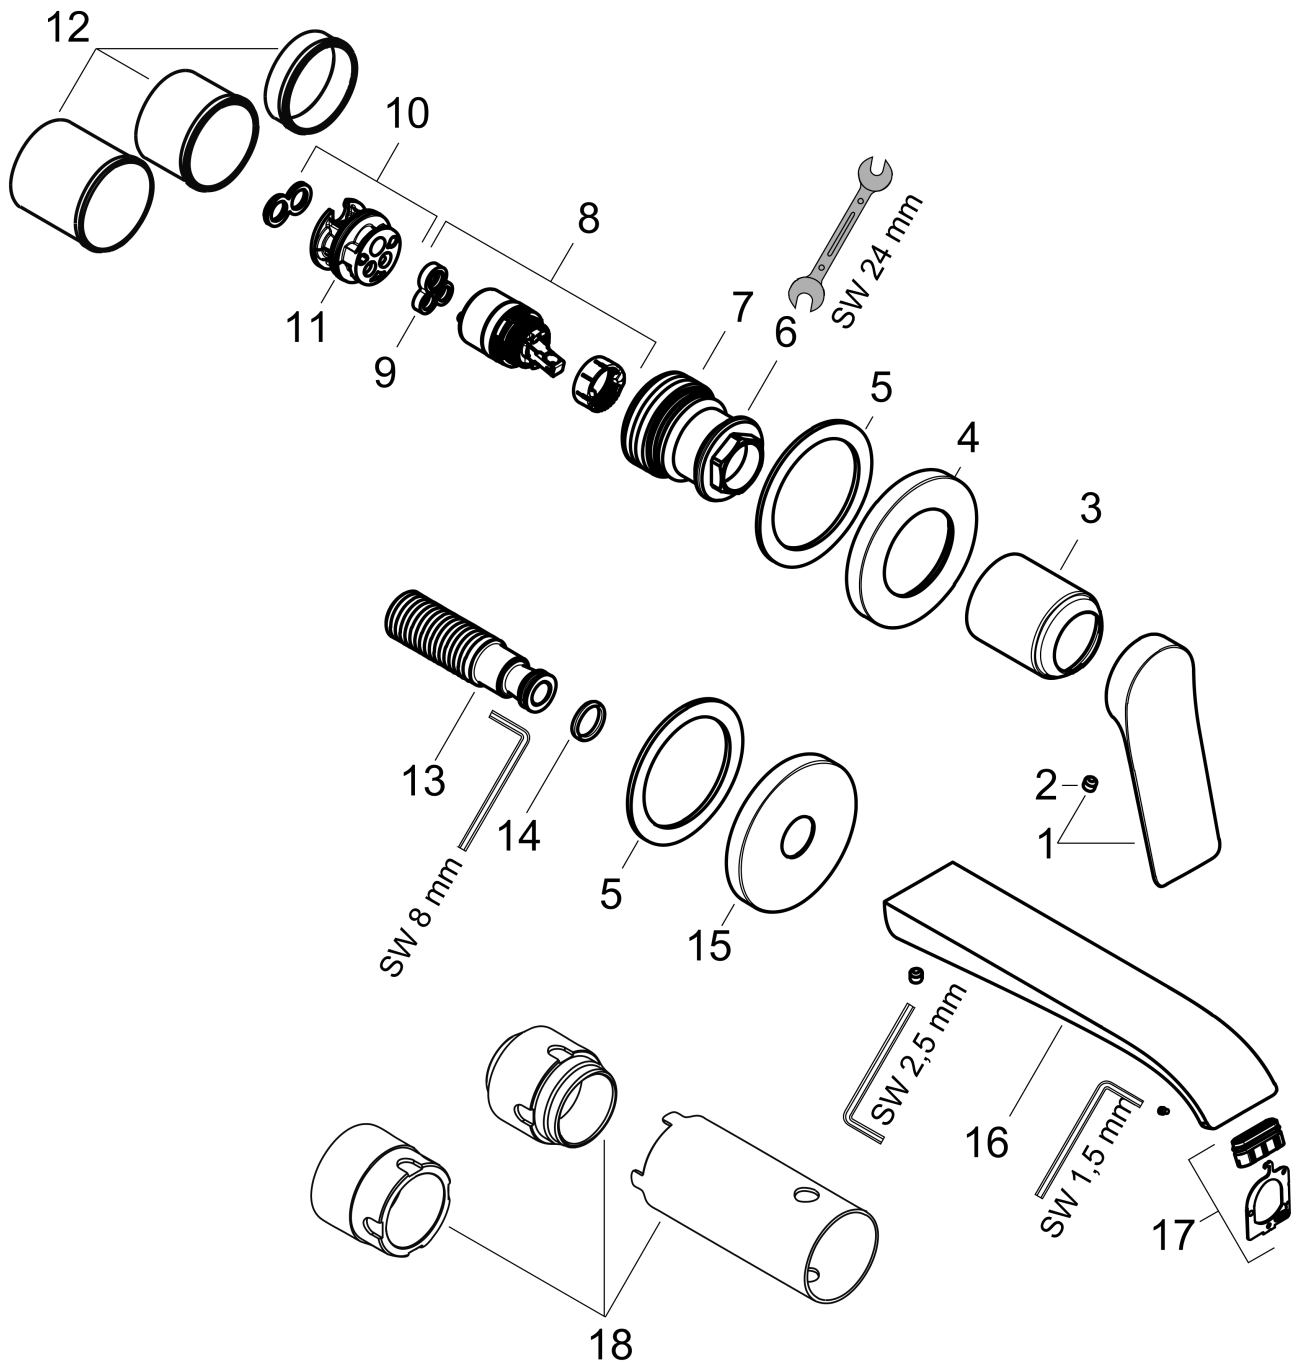

Vivenis

Single lever basin mixer for concealed installation wall-mounted with spout 19,2 cm

Surfaces: **Matt Black** Article Number: **75050670**

Description

product features

- consists of: single lever basin mixer for concealed installation wall-mounted, waste set
- projection 192 mm
- spray type: WaterfallStream
- maximum flow rate at 3 bar: 5 l/min
- ceramic cartridge
- temperature limitation adjustable
- suitable for continuous flow water heaters
- non-closing waste set
- material waste set: metal
- connection type: basic set
- connection dimension: DN15
- handle can be positioned on the right or left, depends on the basic set installation

Technology

Design awards

reddot winner 2021

Product image

Scale drawing

Vivenis

Single lever basin mixer for concealed installation wall-mounted with spout 19,2 cm

Surfaces: **Matt Black** Article Number: **75050670**

Flowchart

Vivenis

Single lever basin mixer for concealed installation wall-mounted with spout 19,2 cm

Surfaces: **Matt Black** Article Number: **75050670**

Exploded Drawing

Year of production: >06/21

Vivenis**Single lever basin mixer for concealed installation wall-mounted with spout 19,2 cm**Surfaces: **Matt Black** Article Number: **75050670****Spare part list**

Year of production: >06/21

Pos.	Description	Article Number	Price	PU
1	handle	94276670	-	1
2	hollow set screw M5x5	98446000	-	1
3	sleeve	93989670	-	1
4	escutcheon for handle	93988670	-	1
5	washer	97600000	-	1
6	nut	93141000	-	1
7	O-Ring 32x2	98193000	-	1
8	cartridge, assy	93760000	-	1
9	seal	93383000	-	1
10	adapter for cartridge	95634000	-	1
11	O-ring 26x2	98147000	-	1
12	fixing set	97971000	-	1
13	connecting thread G½	95626000	-	1
14	O-ring 13x2	98128000	-	1
15	escutcheon for spout	93987670	-	1
16	spout cpl.	94274670	-	1
17	spray former	94275000	-	1
18	extension set 25 mm for 13622180	31971000	-	1
a	base body	13622180	-	1
b	waste	50001670	-	1