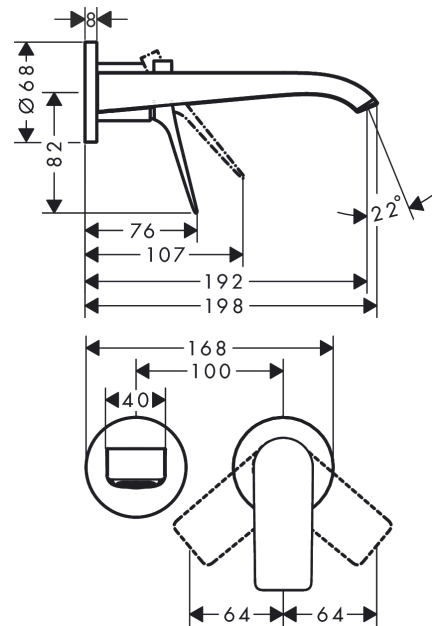

Vivenis

Single lever basin mixer for concealed installation wall-mounted with spout 19,2 cm

Surfaces: **Matt Black** Article Number: **75050670**

Description

product features

- consists of: single lever basin mixer for concealed installation wall-mounted, waste set
- projection 192 mm
- spray type: WaterfallStream
- maximum flow rate at 3 bar: 5 l/min
- ceramic cartridge
- temperature limitation adjustable
- suitable for continuous flow water heaters
- non-closing waste set
- material waste set: metal
- connection type: basic set
- connection dimension: DN15
- handle can be positioned on the right or left, depends on the basic set installation

Technology

Design awards

reddot winner 2021

Product image

Scale drawing

Vivenis

Single lever basin mixer for concealed installation wall-mounted with spout 19,2 cm

Surfaces: **Matt Black** Article Number: **75050670**

Flowchart

Vivenis

Single lever basin mixer for concealed installation wall-mounted with spout 19,2 cm

Surfaces: **Matt Black** Article Number: **75050670**

Exploded Drawing

Year of production: >06/21

Vivenis**Single lever basin mixer for concealed installation wall-mounted with spout 19,2 cm**Surfaces: **Matt Black** Article Number: **75050670****Spare part list**

Year of production: >06/21

Pos.	Description	Article Number	Price	PU
1	handle	94276670	-	1
2	hollow set screw M5x5	98446000	-	1
3	sleeve	93989670	-	1
4	escutcheon for handle	93988670	-	1
5	washer	97600000	-	1
6	nut	93141000	-	1
7	O-Ring 32x2	98193000	-	1
8	cartridge, assy	93760000	-	1
9	seal	93383000	-	1
10	adapter for cartridge	95634000	-	1
11	O-ring 26x2	98147000	-	1
12	fixing set	97971000	-	1
13	connecting thread G½	95626000	-	1
14	O-ring 13x2	98128000	-	1
15	escutcheon for spout	93987670	-	1
16	spout cpl.	94274670	-	1
17	spray former	94275000	-	1
18	extension set 25 mm for 13622180	31971000	-	1
a	base body	13622180	-	1
b	waste	50001670	-	1