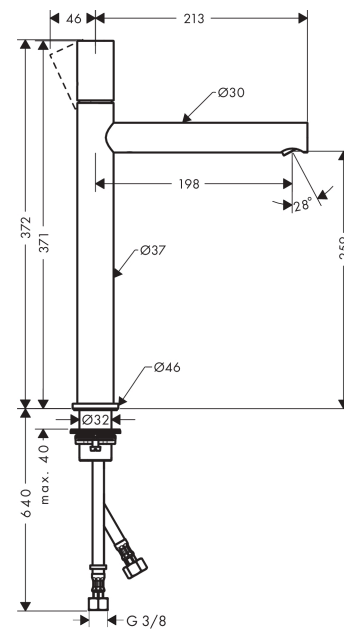

### product features

- consists of: single lever basin mixer, waste set
- ComfortZone 260
- projection 198 mm
- laminar spray
- flow rate at 3 bar: 5 l/min
- ceramic cartridge
- temperature limitation adjustable
- suitable for continuous flow water heaters
- non-closing waste set
- connection dimension: DN15

## Scale drawing

**AXOR Uno**  
**Single lever basin mixer 260 zero handle without pull-rod**  
 Surfaces: **Polished Brass**    Article Number: **45004930**

## Exploded Drawing

Year of production: >04/17

**AXOR Uno**  
**Single lever basin mixer 260 zero handle without pull-rod**  
 Surfaces: **Polished Brass** Article Number: **45004930**

## Spare part list

Year of production: >04/17

Pos.	Description	Article Number	PC	PU
1	handle	92887930	0	1
2	screw cover	95181000	0	1
3	flange	93116930	0	1
4	nut	92689000	0	1
5	O-ring 25x1,5	98146000	0	1
6	O-ring 27x1,5	92527000	0	1
7	cartridge, assy	97685000	0	1
8	seal	98865000	0	1
9	adapter for cartridge	92628000	0	1
10	adapter for cartridge	98866000	0	1
11	O-ring 23x2	98398000	0	1
12	O-ring 16x2	98133000	0	1
13	spout cpl.	92894930	0	1
14	aerator laminar M18x1 (5 l/min)	92896930	0	1
15	special tool	98987000	0	1
16	O-ring 30x1,5	98433000	0	1
17	escutcheon Ø 46 mm	95268930	0	1
18	flat seal	98749000	0	1
19	fixing set (Ø 32)	13961000	0	1
20	lever collar	97548000	0	1
21	connection hose 900 mm M8x0,75 G3/8	96316000	0	1
22	O-ring 7x1,5	98422000	0	1
23	sealing set	95581000	0	1
a	pop up waste	50001930	0	1
b	fixation extension 35 mm	13898000	0	1