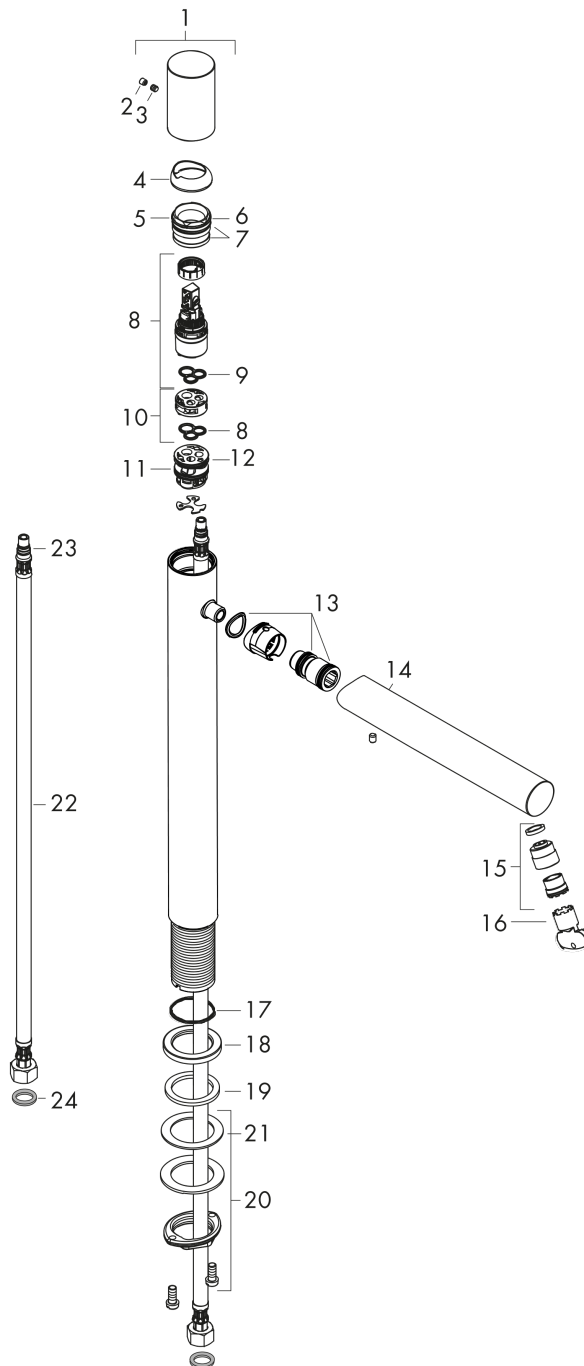

## Scale drawing

**AXOR Uno**  
**Single lever basin mixer 260 zero handle without pull-rod**  
 Surfaces: **Polished Brass**    Article Number: **45004930**

## Flowchart

**AXOR Uno**  
**Single lever basin mixer 260 zero handle without pull-rod**  
 Surfaces: **Polished Brass**    Article Number: **45004930**

## Exploded Drawing

Year of production: >04/17

**AXOR Uno**  
**Single lever basin mixer 260 zero handle without pull-rod**  
 Surfaces: **Polished Brass** Article Number: **45004930**

## Spare part list

Year of production: >04/17

Pos.	Description	Article Number	PC	PU
1	handle	92887930	0	1
2	screw cover	95181000	0	1
3	flange	93116930	0	1
4	nut	92689000	0	1
5	O-ring 25x1,5	98146000	0	1
6	O-ring 27x1,5	92527000	0	1
7	cartridge, assy	97685000	0	1
8	seal	98865000	0	1
9	adapter for cartridge	92628000	0	1
10	adapter for cartridge	98866000	0	1
11	O-ring 23x2	98398000	0	1
12	O-ring 16x2	98133000	0	1
13	spout cpl.	92894930	0	1
14	aerator laminar M18x1 (5 l/min)	92896930	0	1
15	special tool	98987000	0	1
16	O-ring 30x1,5	98433000	0	1
17	escutcheon Ø 46 mm	95268930	0	1
18	flat seal	98749000	0	1
19	fixing set (Ø 32)	13961000	0	1
20	lever collar	97548000	0	1
21	connection hose 900 mm M8x0,75 G3/8	96316000	0	1
22	O-ring 7x1,5	98422000	0	1
23	sealing set	95581000	0	1
a	pop up waste	50001930	0	1
b	fixation extension 35 mm	13898000	0	1