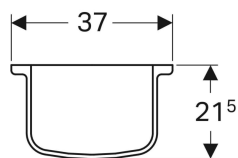

**Geberit Bambini half pedestal**

---

Example image

**Technical data**

Product material

Vitreous china

**To order additionally**

- Fastening material

Art. no.	Colour / surface
296500000	white