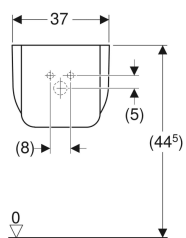

**Geberit Bambini half pedestal**

---

Example image

**Technical data**

Product material

Vitreous china

**To order additionally**

- Fastening material

Art. no.	Colour / surface
296500000	white