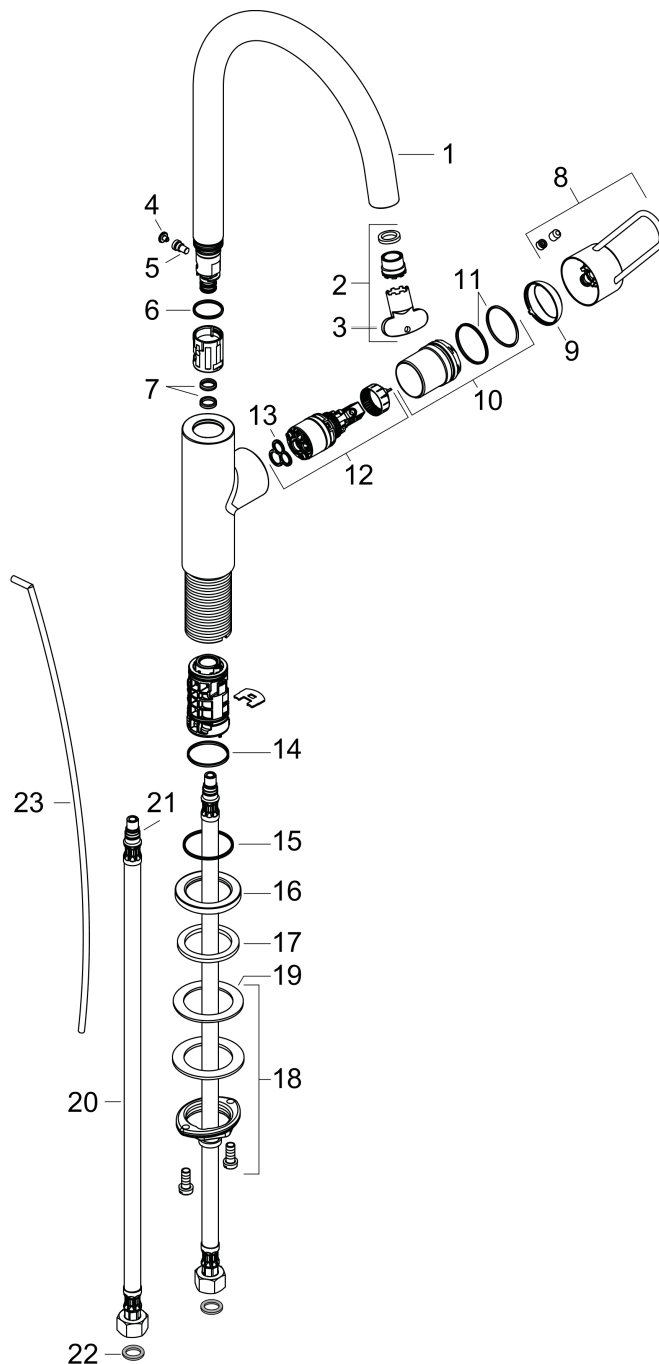

AXOR Uno
Single lever basin mixer 240 loop handle with pop-up waste set
 Surfaces: **Polished Brass** Article Number: **38036930**

Description

product features

- consists of: single lever basin mixer, waste set
- ComfortZone 240
- projection 174 mm
- swivel range 115°
- normal spray
- flow rate at 3 bar: 5 l/min
- ceramic cartridge
- temperature limitation adjustable
- suitable for continuous flow water heaters
- pop-up waste set G 1¼
- connection dimension: DN15

Technology

Product image

Scale drawing

AXOR Uno
Single lever basin mixer 240 loop handle with pop-up waste set
Surfaces: **Polished Brass** Article Number: **38036930**

Flowchart

- ① With flow limiter
- ② Without flow limiter

AXOR Uno
Single lever basin mixer 240 loop handle with pop-up waste set
 Surfaces: **Polished Brass** Article Number: **38036930**

Exploded Drawing

Year of production: >07/17

AXOR Uno
Single lever basin mixer 240 loop handle with pop-up waste set
 Surfaces: **Polished Brass** Article Number: **38036930**

Spare part list

Year of production: >07/17

Pos.	Description	Article Number	PC	PU
1	spout cpl.	93119930	0	1
2	aerator laminar M16,5x1 (5 l/min)	93118000	0	1
3	special tool	98987000	0	1
4	plug	93117000	0	1
5	screw	93088000	0	1
6	O-ring 18x1,5	98231000	0	1
7	O-ring 8x2	98112000	0	1
8	handle	93120930	0	1
9	flange	92625930	0	1
10	nut	93123000	0	1
11	O-ring 27x1,5	92527000	0	1
12	cartridge, assy	97685000	0	1
13	seal	98865000	0	1
14	O-ring 26x1,5	98390000	0	1
15	O-ring 30x1,5	98433000	0	1
16	escutcheon Ø 46 mm	95268930	0	1
17	flat seal	98749000	0	1
18	fixing set (Ø 32)	13961000	0	1
19	lever collar	97548000	0	1
20	connection hose 600 mm M8x0,75 G3/8	96556000	0	1
21	O-ring 7x1,5	98422000	0	1
22	sealing set	95581000	0	1
23	pull rod	97158930	0	1
a	pop up waste	94139930	0	1
b	fixation extension 35 mm	13898000	0	1