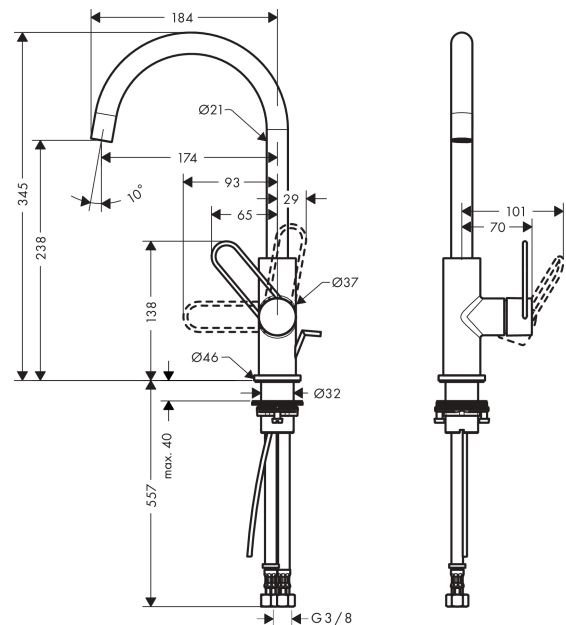

AXOR Uno
Single lever basin mixer 240 loop handle with pop-up waste set
 Surfaces: **Polished Brass** Article Number: **38036930**

Description

product features

- consists of: single lever basin mixer, waste set
- ComfortZone 240
- projection 174 mm
- swivel range 115°
- normal spray
- flow rate at 3 bar: 5 l/min
- ceramic cartridge
- temperature limitation adjustable
- suitable for continuous flow water heaters
- pop-up waste set G 1¼
- connection dimension: DN15

Technology

Product image

Scale drawing

AXOR Uno
Single lever basin mixer 240 loop handle with pop-up waste set
Surfaces: **Polished Brass** Article Number: **38036930**

Flowchart

- ① With flow limiter
- ② Without flow limiter

AXOR Uno
Single lever basin mixer 240 loop handle with pop-up waste set
 Surfaces: **Polished Brass** Article Number: **38036930**

Exploded Drawing

Year of production: >07/17

AXOR Uno
Single lever basin mixer 240 loop handle with pop-up waste set
 Surfaces: **Polished Brass** Article Number: **38036930**

Spare part list

Year of production: >07/17

Pos.	Description	Article Number	PC	PU
1	spout cpl.	93119930	0	1
2	aerator laminar M16,5x1 (5 l/min)	93118000	0	1
3	special tool	98987000	0	1
4	plug	93117000	0	1
5	screw	93088000	0	1
6	O-ring 18x1,5	98231000	0	1
7	O-ring 8x2	98112000	0	1
8	handle	93120930	0	1
9	flange	92625930	0	1
10	nut	93123000	0	1
11	O-ring 27x1,5	92527000	0	1
12	cartridge, assy	97685000	0	1
13	seal	98865000	0	1
14	O-ring 26x1,5	98390000	0	1
15	O-ring 30x1,5	98433000	0	1
16	escutcheon Ø 46 mm	95268930	0	1
17	flat seal	98749000	0	1
18	fixing set (Ø 32)	13961000	0	1
19	lever collar	97548000	0	1
20	connection hose 600 mm M8x0,75 G3/8	96556000	0	1
21	O-ring 7x1,5	98422000	0	1
22	sealing set	95581000	0	1
23	pull rod	97158930	0	1
a	pop up waste	94139930	0	1
b	fixation extension 35 mm	13898000	0	1