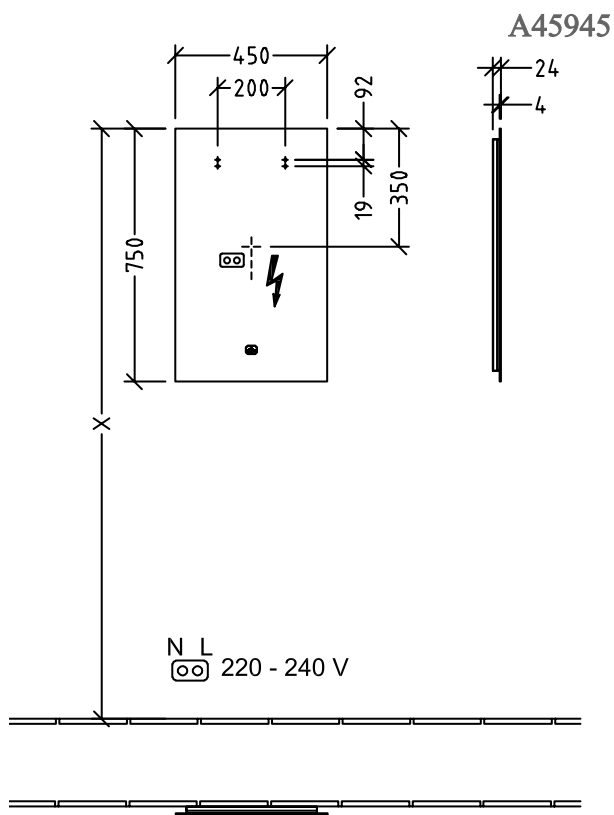

MIRROR MORE TO SEE LITE

PRODUCT INFORMATION

1 . POSITION

Model	A45945
Collection	More to See Lite
PROJECTS	■ DESIGN
Width	450 mm
Height	750 mm
Depth	24 mm
Description	Glass fastening set included with all-round LED wall lighting (replaceable) IP 44 After retrofitting with the ZigBee® Home Automation Kit C004 00, lighting can be controlled via your Smart Home environment. The illuminated mirror can be switched on and off via the sensor switch, The mirror can be connected via the ZigBee® Home Automation Standard with all hubs/gateways that use this transmission standard, such as Philips Hue Bridge or suitable Amazon Echo models. 1x 19,68 W 2700 K (warm white) to 6500 K (daylight white)
Specification texts	More to See Lite; Mirror; Glass; Size: 450 x 750 x 24 mm; Rectangle; fastening set included; with all-round LED wall lighting (replaceable); IP 44; After retrofitting with the ZigBee® Home Automation Kit C004 00, lighting can be controlled via your Smart Home environment. The illuminated mirror can be switched on and off via the sensor switch, The mirror can be connected via the ZigBee® Home Automation Standard with all hubs/gateways that use this transmission standard, such as Philips Hue Bridge or suitable Amazon Echo models.; 1x 19,68 W; 2700 K (warm white) to 6500 K (daylight white)

COLOURS

PREVIEW

COLOUR NAME

ARTICLE NUMBER

EAN

A4594500

4062373819258

TECHNICAL DRAWINGS