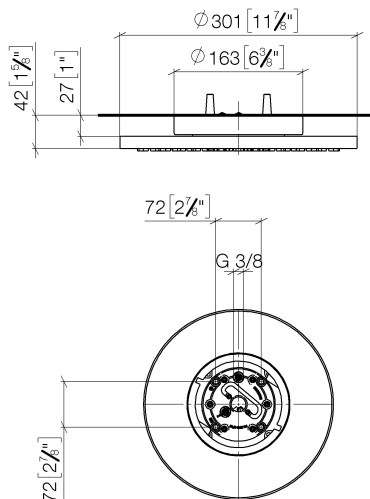

Shower - Meta

Rain shower for ceiling fixing 300 mm - Chrome

Article number: 28 031 970-00

Date of manufacture from 5/1/2022

- rain shower \varnothing 300 mm
- Rain flow, max. flow rate 12 l/min
- Spray flow, max. flow rate 6 l/min
- Distance to ceiling from bottom edge of shower 40 mm
- with anti-scale system

Chrome

Miscellaneous items are required for this article.

Dimensional drawing

mm [inches]

All details in mm / inch = mm x 0.0394

Shower - Meta

Rain shower for ceiling fixing 300 mm - Chrome

Article number: 28 031 970-00

Date of manufacture from 5/1/2022

Flow rate chart

Shower - Meta

Rain shower for ceiling fixing 300 mm - Chrome

Article number: 28 031 970-00

Date of manufacture from 5/1/2022

Other finish variants

Brushed Platinum

28 031 970-93

Brushed Dark Platinum

28 031 970-99

Other finishes on request (x-tra Service)

Shower - Meta

Rain shower for ceiling fixing 300 mm - Chrome

Article number: 28 031 970-00

Date of manufacture from 5/1/2022