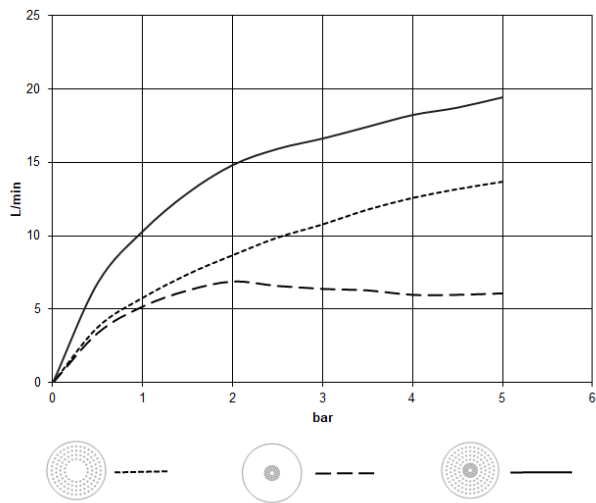

Shower - Meta

Rain shower for ceiling fixing 300 mm - Chrome

Article number: 28 031 970-00

Date of manufacture from 5/1/2022

- rain shower \varnothing 300 mm
- Rain flow, max. flow rate 12 l/min
- Spray flow, max. flow rate 6 l/min
- Distance to ceiling from bottom edge of shower 40 mm
- with anti-scale system

Chrome

Miscellaneous items are required for this article.

Dimensional drawing

mm [inches]

All details in mm / inch = mm x 0.0394

Shower - Meta

Rain shower for ceiling fixing 300 mm - Chrome

Article number: 28 031 970-00

Date of manufacture from 5/1/2022

Flow rate chart

Shower - Meta

Rain shower for ceiling fixing 300 mm - Chrome

Article number: 28 031 970-00

Date of manufacture from 5/1/2022

Other finish variants

Brushed Platinum