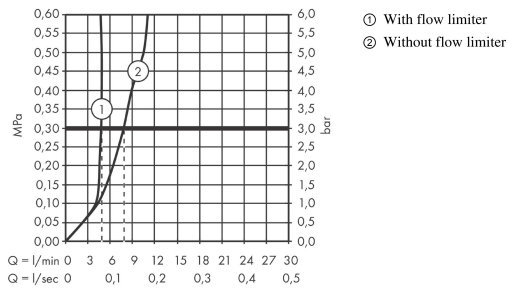

## Flowchart

**AXOR Uno**  
**3-hole basin mixer 200 zero handle with pop-up waste set**  
 Surfaces: **Chrome** Article Number: **45133000**