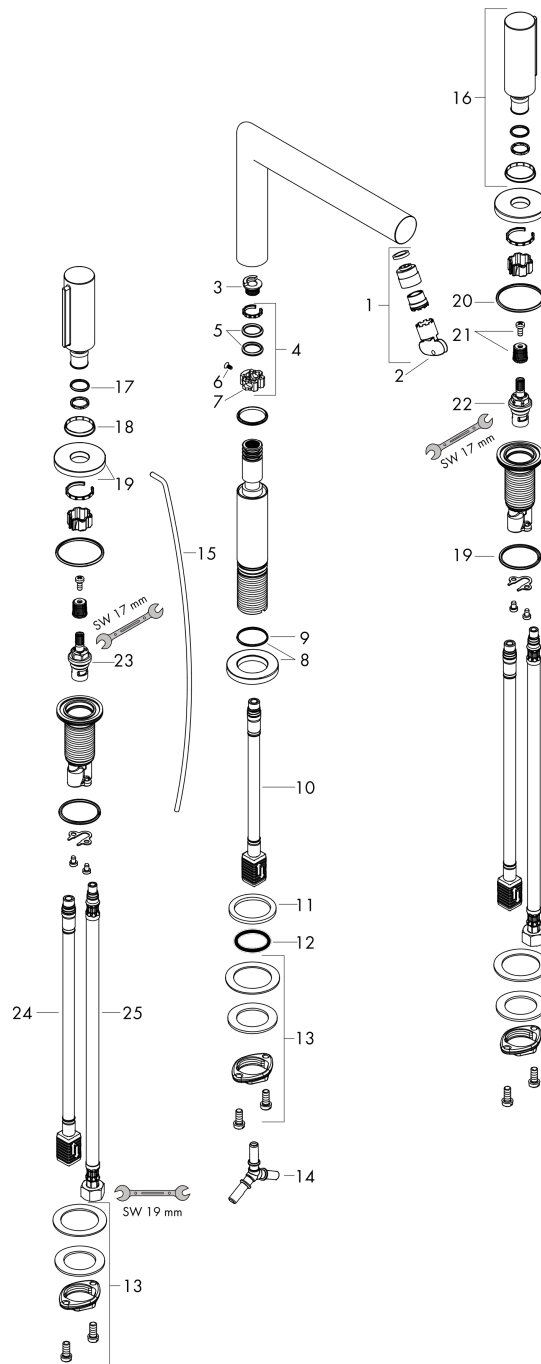

**AXOR Uno**  
**3-hole basin mixer 200 zero handle with pop-up waste set**  
 Surfaces: **Chrome** Article Number: **45133000**

## Flowchart

**AXOR Uno**  
**3-hole basin mixer 200 zero handle with pop-up waste set**  
 Surfaces: **Chrome** Article Number: **45133000**

## Exploded Drawing

Year of production: >04/17

**AXOR Uno**  
**3-hole basin mixer 200 zero handle with pop-up waste set**  
 Surfaces: **Chrome** Article Number: **45133000**

## Spare part list

Year of production: >04/17

Pos.	Description	Article Number	PC	PU
1	aerator laminar M18x1 (5 l/min)	92896000	0	1
2	special tool	98987000	0	1
3	set of locating rings (110° / 150°)	98486000	0	1
4	sealing set	92646000	0	1
5	O-Ring 14x2,5	98189000	0	1
6	screw	97662000	0	1
7	axialring	97558000	0	1
8	escutcheon for spout	92957000	0	1
9	O-ring 25x1,5	98146000	0	1
10	connection hose 200 mm M10x1	92913000	0	1
11	flat seal	98749000	0	1
12	O-ring 26x4	92191000	0	1
13	fixing set (Ø 28)	92909000	0	1
14	hose connection angel	92905000	0	1
15	pull rod	97158000	0	1
16	handle	92959000	0	1
17	O-Ring 14x1,5	98201000	0	1
18	set of color-rings cold / hot water	96319000	0	1
19	escutcheon for handle	92956000	0	1
20	O-ring 33x2,5	92907000	0	1
21	handle fixing set	98932000	0	1
22	shut off unit left closing	95366000	0	1
23	shut off unit right closing	98817000	0	1
24	connection hose 450 mm M8x0,75 G3/8	97206000	0	1
25	connection hose 400 mm M10x1	92914000	0	1