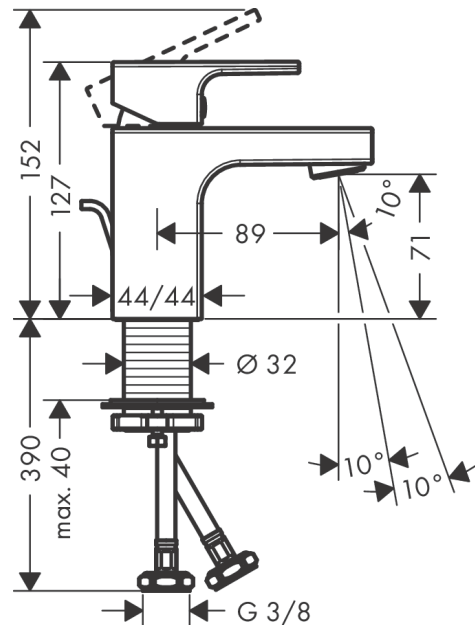

### Single lever basin mixer 70 with pop-up waste set

Surfaces: **Chrome** Article Number: **71560000**

##### product features

- consists of: single lever basin mixer, waste set
- ComfortZone 70
- projection 89 mm
- spray type: normal spray
- swiveling spray former
- maximum flow rate at 3 bar: 5 l/min
- ceramic cartridge
- temperature limitation adjustable
- with isolated water conduction - without contact with nickel and lead
- suitable for continuous flow water heaters
- material waste set: synthetic
- connection type: G 3/8 connections
- connection dimension: DN15
- pop-up waste set G 1 1/4

#### Scale drawing

**Vernis Shape**

**Single lever basin mixer 70 with pop-up waste set**

Surfaces: **Chrome** Article Number: **71560000**

**Flowchart**