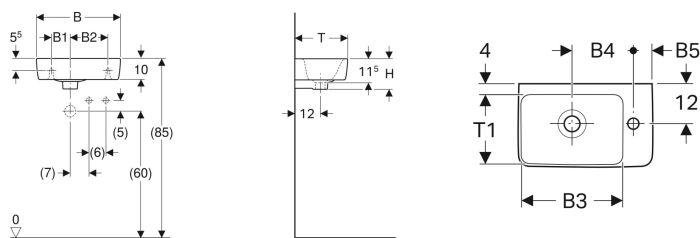

Geberit Selnova Compact handrinse basin, small projection

Example image

- Can be installed with a washbasin cabinet

Application purposes

- Suitable for installation in small bathrooms and guest WCs

Characteristics

- Asymmetrical

Technical data

Product material

Vitreous china

Art. no.	Colour / surface	Tap hole	Overflow	Shelf space	B	B1	B2	B3	B4	B5	H	T	T1
501.517.00.7	white	right	visible	without	40 cm	10 cm	17 cm	26.5 cm	18.5 cm	5.5 cm	15 cm	25 cm	18.5 cm
501.518.00.7	white	left	visible	without	40 cm	10 cm	17 cm	26.5 cm	18.5 cm	5.5 cm	15 cm	25 cm	18.5 cm
501.513.00.7	white	right	visible	without	50 cm	10 cm	26 cm	28 cm	20 cm	13 cm	15 cm	25 cm	18 cm
501.506.00.7	white	left	visible	without	50 cm	10 cm	26 cm	28 cm	20 cm	13 cm	15 cm	25 cm	18 cm

Accessories

- Geberit bottle trap with dip tube for washbasin, connector BSP, horizontal or vertical outlet
- Geberit bottle trap with dip tube for washbasin, space-saving model, horizontal outlet
- Geberit waste outlet with free outlet and valve cover
- Geberit fastening material for washbasin