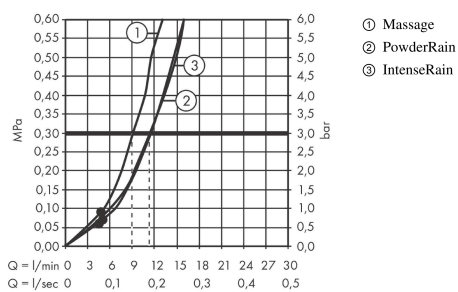

Pulsify Select

Shower holder set 105 3jet Relaxation with shower hose 125 cm

Surfaces: **Matt White** Article Number: **24302700**

Description

product features

- consists of: hand shower, shower holder, shower hose
- shower head size: 105 mm
- spray type: PowderRain, IntenseRain, Massage spray
- convenient diversion via Select button
- maximum flow rate at 3 bar: 11,4 l/min
- minimum flow pressure: 1 bar
- wall supports of plastic

Technology

Design awards

reddot winner 2021

Product image

Scale drawing

Flowchart

The consumption was measured in combination with the appropriate fittings (thermostat/mixer/in-wall valve) to reflect actual application in practice.