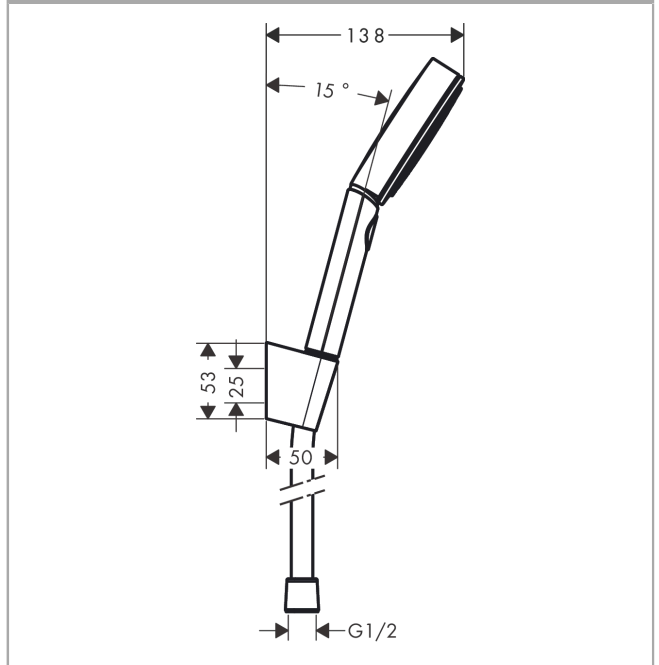

Pulsify Select

Shower holder set 105 3jet Relaxation with shower hose 125 cm

Surfaces: **Matt White** Article Number: **24302700**

Description

product features

- consists of: hand shower, shower holder, shower hose
- shower head size: 105 mm
- spray type: PowderRain, IntenseRain, Massage spray
- convenient diversion via Select button
- maximum flow rate at 3 bar: 11,4 l/min
- minimum flow pressure: 1 bar
- wall supports of plastic

Technology

Design awards

reddot winner 2021

Product image

Scale drawing

Flowchart

The consumption was measured in combination with the appropriate fittings (thermostat/mixer/in-wall valve) to reflect actual application in practice.