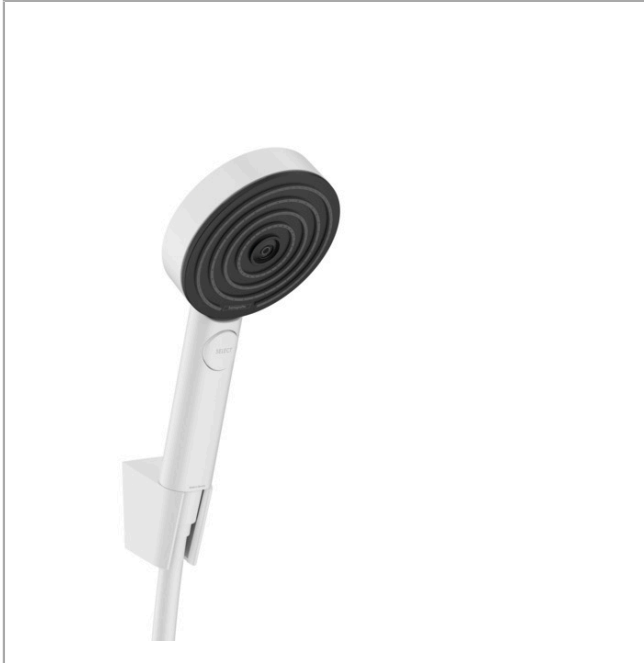

Pulsify Select

Shower holder set 105 3jet Relaxation with shower hose 125 cm

Surfaces: **Matt White** Article Number: **24302700**

Description

product features

- consists of: hand shower, shower holder, shower hose
- shower head size: 105 mm
- spray type: PowderRain, IntenseRain, Massage spray
- convenient diversion via Select button
- maximum flow rate at 3 bar: 11,4 l/min
- minimum flow pressure: 1 bar
- wall supports of plastic

Technology

Design awards

reddot winner 2021

Product image

Scale drawing

Flowchart

The consumption was measured in combination with the appropriate fittings (thermostat/mixer/in-wall valve) to reflect actual application in practice.