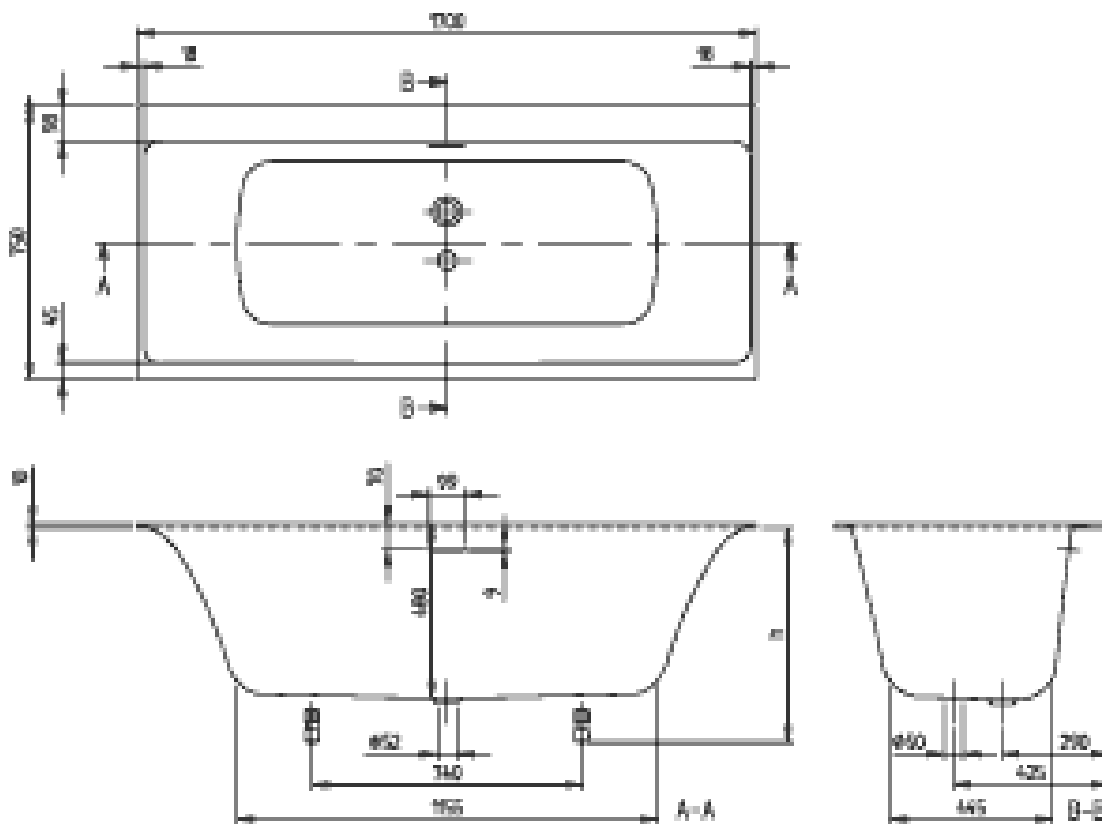

BATH SUBWAY 3.0

PRODUCT INFORMATION

1. POSITION

Article number	UBQ170SBW2TDV-01
Article title	Villeroy & Boch Subway 3.0 Rectangular bath, 1700 x 750 mm, White Alpin
Product designation	Rectangular bath
Collection	Subway 3.0
PROJECTS	DESIGN
Assembly / Assembly type	Installation
Assembly instructions	There is no space for a tap hole behind the overflow., 2 holes are possible to the left or right respectively of the overflow hole
Scope of delivery	1x rectangular bath 2 x bath support frame (self-adhesive), adjustable from 130 - 180 mm 1 x matching outlet and overflow. The outlet cover matches the colour of the bath, the overflow is chrome-plated. 1x Quiet filling of the bath tub with the "SilentFlow" feature in the base of the bath. This cannot be ordered at a later date! The visible parts match the colour of the bath.
Length in mm	1700
Width in mm	750
Height in mm	480
Weight in kg	41,50
express delivery	No
Material	Quaryl®
Other material	Outlet cover: Plastic Overflow: Plastic
other surfaces	Outlet cover: glossy Overflow: glossy
With overflow	Yes
EAN number	4062373881828

COLOUR

COLOUR DESIGNATION

White Alpin

Villeroy & Boch
1748

PROJECTS

TECHNICAL DRAWINGS

UBQ170SBW2TDV-01

SUBWAY 170 1700x700 UBQ170SBW2TDV VBL/14.05.2020	 Villeroy & Boch 1748
---	-----------------------------