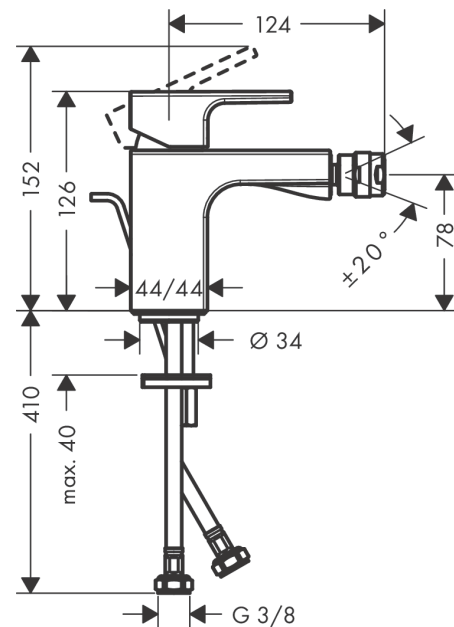

### Single lever bidet mixer with pop-up waste set

Surfaces: **Matt Black** Article Number: **71211670**

##### product features

- consists of: single lever bidet mixer, waste set
- projection 124 mm
- aerator with ball pivot
- spray type: normal spray
- maximum flow rate at 3 bar: 4,8 l/min
- ceramic cartridge
- suitable for continuous flow water heaters
- pop-up waste set G 1¼
- material waste set: synthetic
- connection type: G ¾ connections
- connection dimension: DN15

#### Scale drawing