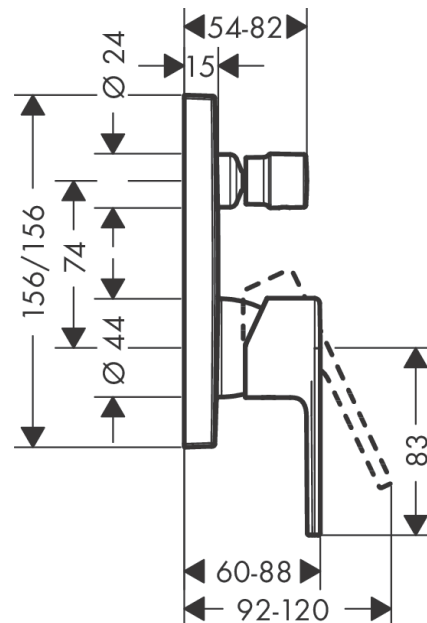

## Vernis Shape

Single lever bath mixer for concealed installation for iBox universal

Surfaces: **Matt Black** Article Number: **71468670**

### Description

#### product features

- 2 functions
- connection type: basic set
- flow rate upper outlet: 21 l/min
- flow rate lower outlet: 29 l/min
- min. operating pressure: 1 bar
- max. operating pressure: 10 bar
- ceramic cartridge
- temperature limitation adjustable
- diverter with automatic resetting
- suitable for continuous flow water heaters

### Scale drawing