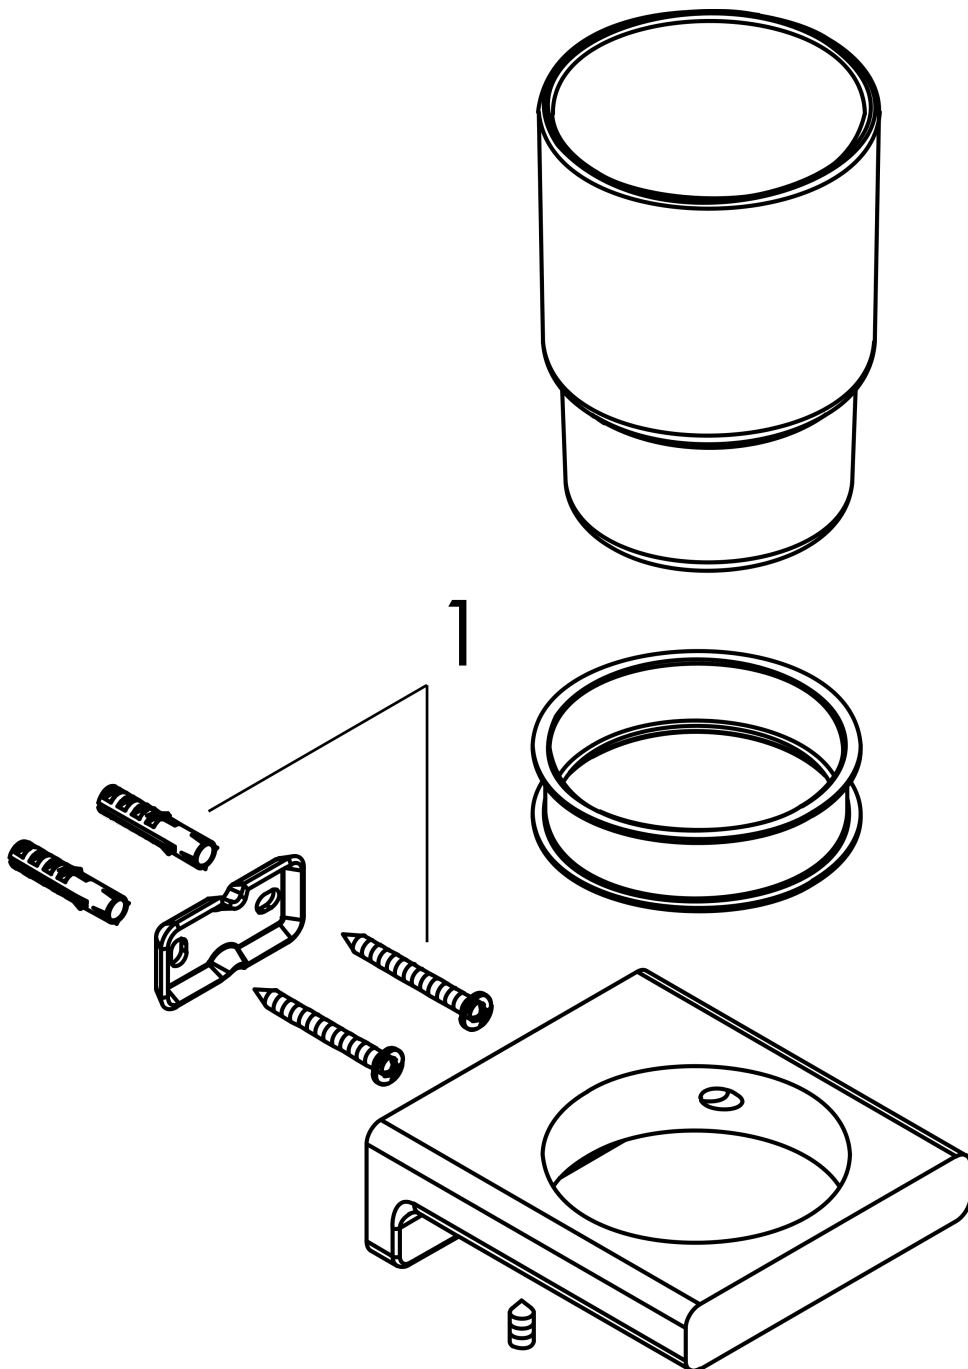

**AddStoris**  
**Toothbrush tumbler**

Surfaces: **Chrome** Article Number: **41749000**

**Description**

**product features**

- wall-mounted
- material: matt glass
- material holder: metal
- with mounting material
- concealed fastening
- drilling distance: 26 mm
- diameter drill hole: 6 mm

**Design awards**

reddot winner 2021

**Product image**

**Scale drawing**

**AddStoris**  
**Toothbrush tumbler**

Surfaces: **Chrome**    Article Number: **41749000**

**Exploded Drawing**

Year of production: >04/21

**AddStoris**

**Toothbrush tumbler**

Surfaces: **Chrome** Article Number: **41749000**

**Spare part list**

Year of production: >04/21

Pos.	Description	Article Number	Price	PU
1	mounting set	40915000	-	1