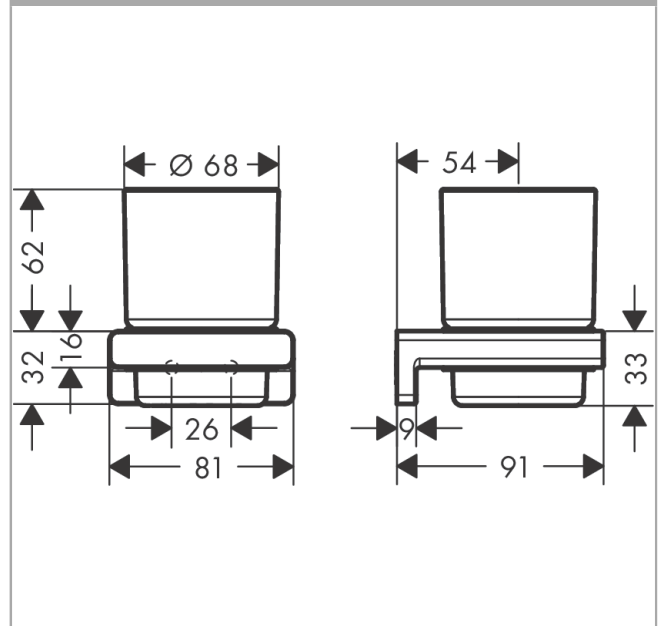

**AddStoris**  
**Toothbrush tumbler**

Surfaces: **Chrome** Article Number: **41749000**

**Description**

**product features**

- wall-mounted
- material: matt glass
- material holder: metal
- with mounting material
- concealed fastening
- drilling distance: 26 mm
- diameter drill hole: 6 mm

**Design awards**

reddot winner 2021

**Product image**

**Scale drawing**

**AddStoris**  
**Toothbrush tumbler**

Surfaces: **Chrome**    Article Number: **41749000**

**Exploded Drawing**

Year of production: >04/21

**AddStoris**

**Toothbrush tumbler**

Surfaces: **Chrome** Article Number: **41749000**

**Spare part list**

Year of production: >04/21

Pos.	Description	Article Number	Price	PU
1	mounting set	40915000	-	1