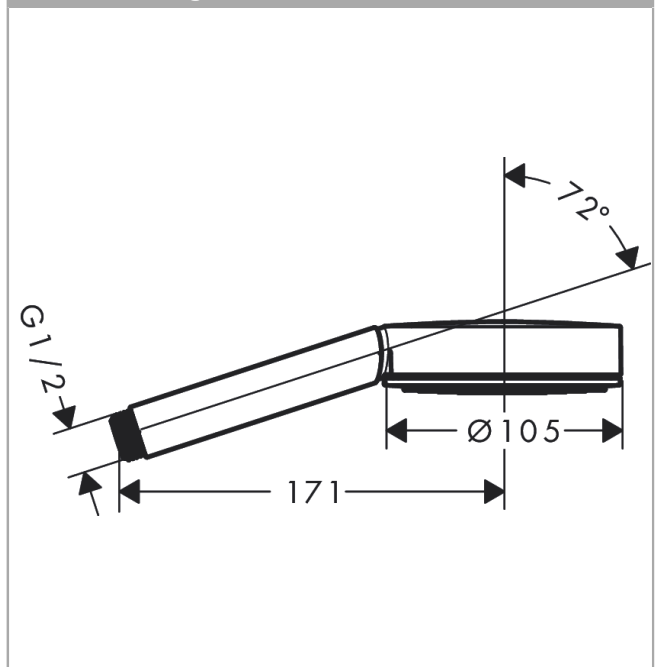

Pulsify

Hand shower 105 1jet

Surfaces: **Matt Black** Article Number: **24120670**

Description

product features

- shower head size: 105 mm
- spray type: PowderRain
- spray disc surface: graphite
- maximum flow rate at 3 bar: 13,5 l/min
- minimum flow pressure: 0,6 bar
- with internal water conduction
- rinseable screen insert
- connection thread G 1/2
- connection dimension: DN15

Technology

Design awards

reddot winner 2021

Product image

Scale drawing

Flowchart