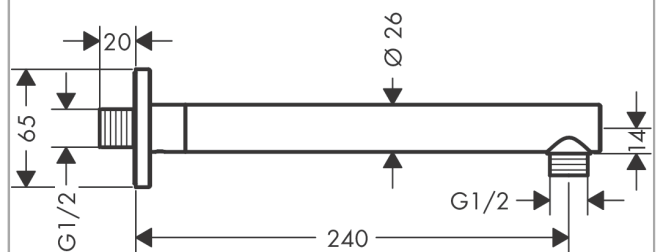

**Vernis Shape  
Shower arm 24 cm**

Surfaces: **Chrome** Article Number: **26405000**

**Description**

**product features**

- length: 240 mm
- shaft Ø: 26 mm
- installation type: exposed installation
- material: solid brass
- version: 90° angle
- connection thread G 1/2
- connection dimension DN15

**Product image**

**Scale drawing**

Vernis Shape  
 Shower arm 24 cm  
 Surfaces: **Chrome**

Article Number: **26405000**

Exploded Drawing

Year of production: >04/21

**Vernis Shape  
Shower arm 24 cm**

Surfaces: **Chrome** Article Number: **26405000**

**Spare part list**

Year of production: >04/21

<b>Pos.</b>	<b>Description</b>	<b>Article Number</b>	<b>Price</b>	<b>PU</b>
1	hollow set screw M5x5	98446000	-	1
2	O-Ring 22x2	98185000	-	1
3	connecting thread G½	93726000	-	1
4	O-ring 13x2	98128000	-	1