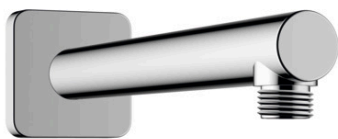

**Vernis Shape  
Shower arm 24 cm**

Surfaces: **Chrome** Article Number: **26405000**

**Description**

**product features**

- length: 240 mm
- shaft Ø: 26 mm
- installation type: exposed installation
- material: solid brass
- version: 90° angle
- connection thread G 1/2
- connection dimension DN15

**Product image**

**Scale drawing**

Vernis Shape  
 Shower arm 24 cm  
 Surfaces: **Chrome**

Article Number: **26405000**

Exploded Drawing

Year of production: >04/21

**Vernis Shape  
Shower arm 24 cm**

Surfaces: **Chrome** Article Number: **26405000**