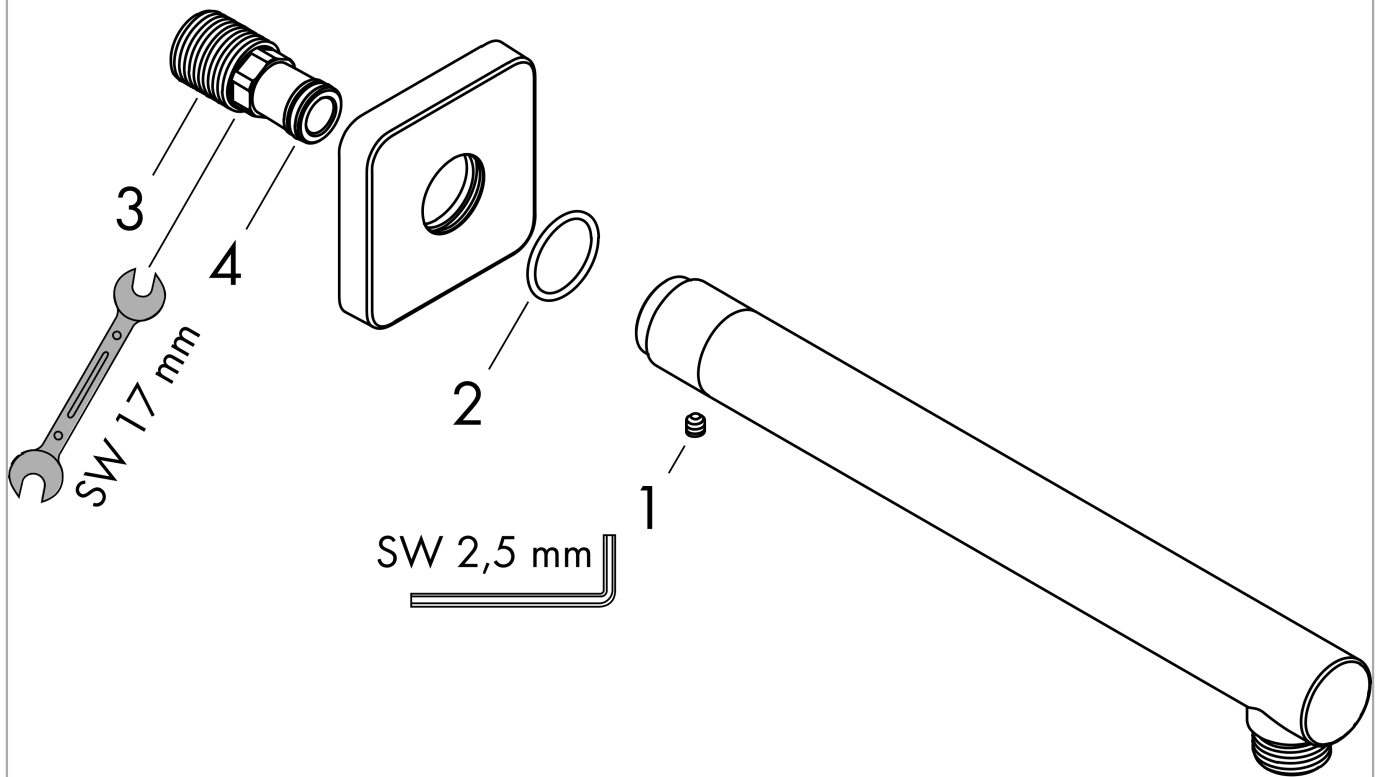

**Vernis Shape  
Shower arm 24 cm**

Surfaces: **Chrome** Article Number: **26405000**

**Description**

**product features**

- length: 240 mm
- shaft Ø: 26 mm
- installation type: exposed installation
- material: solid brass
- version: 90° angle
- connection thread G 1/2
- connection dimension DN15

**Product image**

**Scale drawing**

Vernis Shape  
 Shower arm 24 cm  
 Surfaces: **Chrome**

Article Number: **26405000**

Exploded Drawing

Year of production: >04/21

**Vernis Shape  
Shower arm 24 cm**

Surfaces: **Chrome** Article Number: **26405000**

**Spare part list**

Year of production: >04/21

<b>Pos.</b>	<b>Description</b>	<b>Article Number</b>	<b>Price</b>	<b>PU</b>
1	hollow set screw M5x5	98446000	-	1
2	O-Ring 22x2	98185000	-	1
3	connecting thread G½	93726000	-	1
4	O-ring 13x2	98128000	-	1