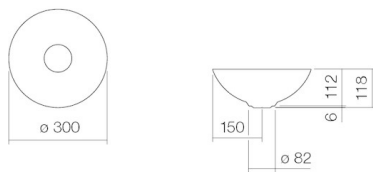

Dimensions

300 x 300 mm

Net weight

2,30

Accessoires

Bottle trap SI.2, Bottle trap SI.3

Tap fitting information

Impact area approx. 80 – 110 mm from rear edge of basin

Tap fittings with a vertical outlet and aerator provide the optimum flow of water onto the surface below (angle of impact: 90°).

---

---

### Text for invitation to tender

Dish basin, round, Ø 300 mm, height 118 mm, glazed steel, gravel matt, without tap hole, without overflow, included drain valve, valve cap, glazed in the basin colour

Brand: Alape