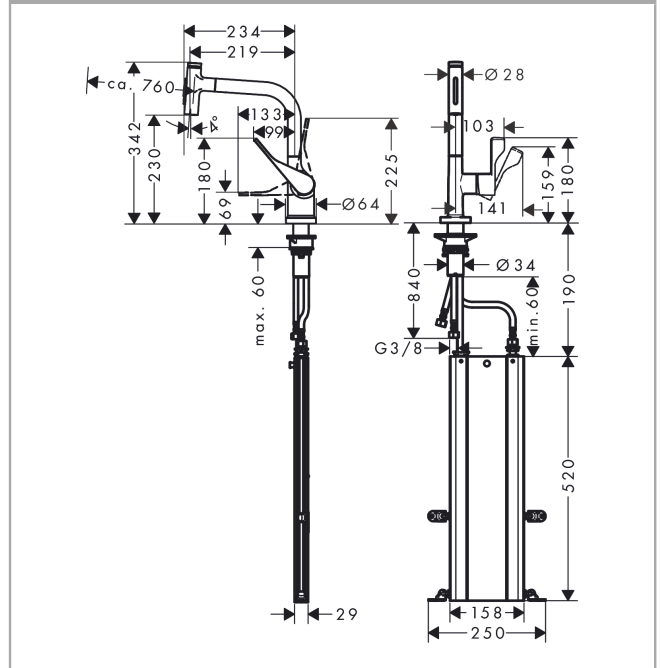

### product features

- consists of: single lever kitchen mixer, hose box
- ComfortZone 230
- I-spout
- swivel range 110° / 150°
- laminar spray and shower spray
- lockable shower spray, spray returns through pressing spray diverter and spray returns automatically through handle closing
- Select button for a comfortable start/stop of the water flow
- MagFit magnetic shower support
- quick connect shower hose
- connection dimension: DN15
- flow rate 8 l/min
- ceramic cartridge
- connection type: G 3/8 connections
- integrated non-return valve
- suitable for continuous flow water heaters
- sBox for quiet, smooth and protected hose guidance in the cabinet, under the countertop, with extension length up to 76 cm
- tap hole with Ø 35 mm required

## Scale drawing