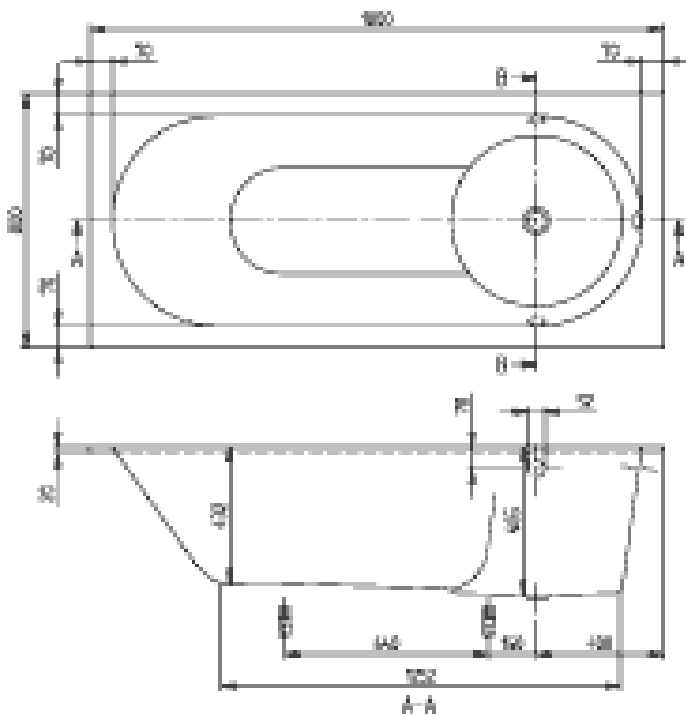

BATH LIBRA

PRODUCT INFORMATION

1. POSITION

Article number	UBQ180LIB2V-01
Article title	Villeroy & Boch Libra Rectangular bath, 1800 x 800 mm, White Alpin
Product designation	Rectangular bath
Collection	Libra
PROJECTS	■ DESIGN
Assembly / Assembly type	Installation
Scope of delivery	1 x rectangular bath 1 x holesaw (for drilling the overflow hole) 2 x bath support frame (self-adhesive), adjustable from 130 - 180 mm
Ordering information	Requires extended waste/overflow combination. Overflow hole possible in one of 3 different positions. Holesaw (for drilling the overflow hole) included.
Length in mm	1800
Width in mm	800
Height in mm	490
Interior depth	465
Weight in kg	44,70
express delivery	No
Material	Quaryl®
With overflow	Yes
EAN number	8712335287804

COLOUR

COLOUR DESIGNATION

White Alpin

Villeroy & Boch
1748

PROJECTS

TECHNICAL DRAWINGS

UBQ180LIB2V-01

UBQ180LIB2
LIBRA

LIBRA 180x80x142 UBQ180LIB2	 Villeroy & Boch 1748
V04221-10-0101	