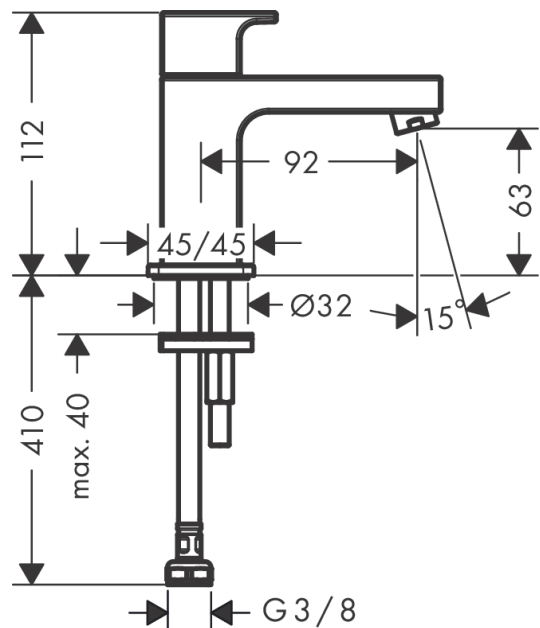

##### product features

- ComfortZone 70
- projection 92 mm
- spray type: normal spray
- maximum flow rate at 3 bar: 5 l/min
- ceramic cartridge
- for cold water connection
- connection type: G 3/8 connections
- connection dimension: DN15

#### Scale drawing