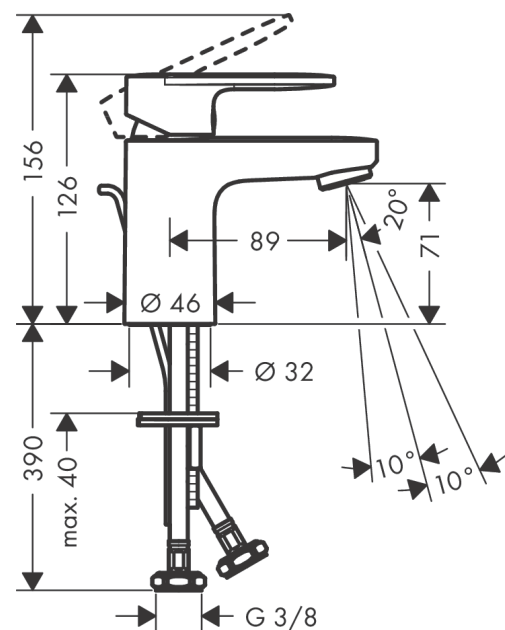

### Description

**product features**

- consists of: single lever basin mixer, waste set
- ComfortZone 70
- projection 89 mm
- spray type: normal spray
- swiveling spray former
- maximum flow rate at 3 bar: 5 l/min
- ceramic cartridge
- temperature limitation adjustable
- suitable for continuous flow water heaters
- material waste set: synthetic
- connection type: G 3/8 connections
- connection dimension: DN15
- pop-up waste set G 1 1/4

### Scale drawing

**Vernis Blend**

**Single lever basin mixer 70 with pop-up waste set**

Surfaces: **Chrome** Article Number: **71550000**

**Flowchart**

**Vernis Blend**  
**Single lever basin mixer 70 with pop-up waste set**  
 Surfaces: **Chrome** Article Number: **71550000**

### Single lever basin mixer 70 with pop-up waste set

Surfaces: **Chrome** Article Number: **71550000**

#### Spare part list

Year of production: >01/21

Pos.	Description	Article Number	Price	PU
1	handle	93678000	-	1
2	screw cover	96338000	-	1
3	flange	93680000	-	1
4	nut	93681000	-	1
5	O-ring 24x1,5	98434000	-	1
6	cartridge, assy	97685000	-	1
7	locking screw for handle	95140000	-	1
8	seal	98865000	-	1
9	adapter for cartridge	98866000	-	1
10	O-ring 23x2	98398000	-	1
11	aerator swivelling M24x1 (5 l/min)	93834000	-	1
12	seal Ø 42	98722000	-	1
13	fixing set	96016000	-	1
14	connection hose 450 mm M8x0,75 G3/8	97206000	-	1
15	O-ring 7x1,5	98422000	-	1
16	pull rod	93683000	-	1
a	pop up waste	92168000	-	1
b	lever arm 340mm (ball-Ø12mm)	96324000	-	1