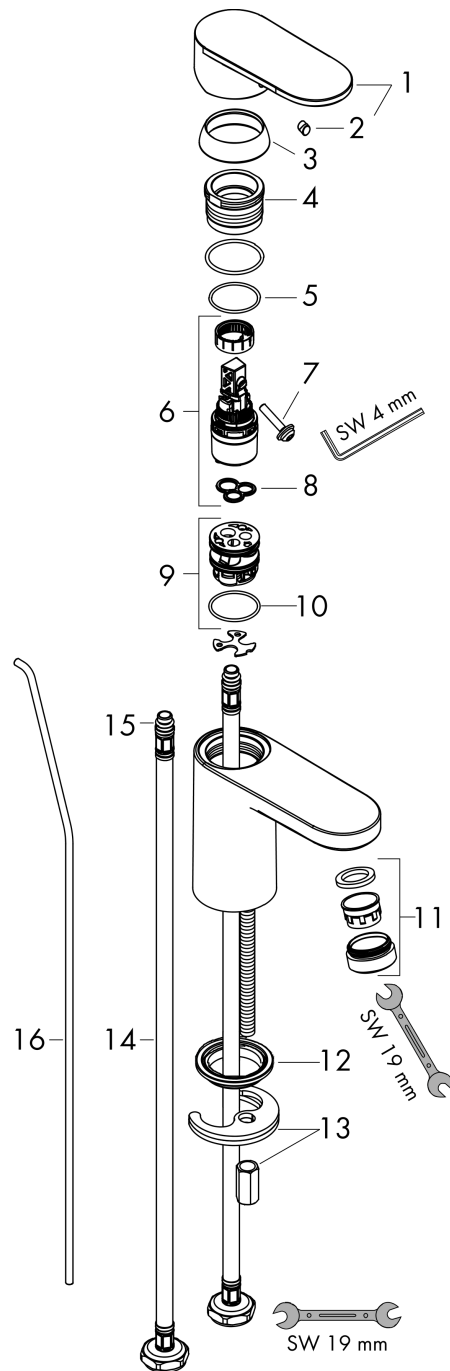

### Description

**product features**

- consists of: single lever basin mixer, waste set
- ComfortZone 70
- projection 89 mm
- spray type: normal spray
- swiveling spray former
- maximum flow rate at 3 bar: 5 l/min
- ceramic cartridge
- temperature limitation adjustable
- suitable for continuous flow water heaters
- material waste set: synthetic
- connection type: G 3/8 connections
- connection dimension: DN15
- pop-up waste set G 1 1/4

### Scale drawing

**Vernis Blend**

**Single lever basin mixer 70 with pop-up waste set**

Surfaces: **Chrome** Article Number: **71550000**

**Flowchart**

**Vernis Blend**  
**Single lever basin mixer 70 with pop-up waste set**  
 Surfaces: **Chrome** Article Number: **71550000**

**Exploded Drawing**

Year of production: >01/21

#### Spare part list

Year of production: >01/21

Pos.	Description	Article Number	Price	PU
1	handle	93678000	-	1
2	screw cover	96338000	-	1
3	flange	93680000	-	1
4	nut	93681000	-	1
5	O-ring 24x1,5	98434000	-	1
6	cartridge, assy	97685000	-	1
7	locking screw for handle	95140000	-	1
8	seal	98865000	-	1
9	adapter for cartridge	98866000	-	1
10	O-ring 23x2	98398000	-	1
11	aerator swivelling M24x1 (5 l/min)	93834000	-	1
12	seal Ø 42	98722000	-	1
13	fixing set	96016000	-	1
14	connection hose 450 mm M8x0,75 G3/8	97206000	-	1
15	O-ring 7x1,5	98422000	-	1
16	pull rod	93683000	-	1
a	pop up waste	92168000	-	1
b	lever arm 340mm (ball-Ø12mm)	96324000	-	1