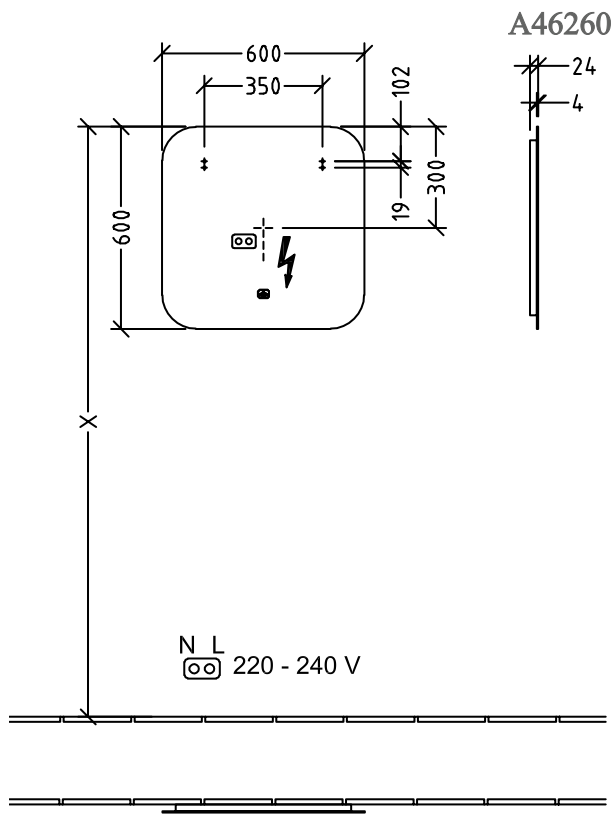

MIRROR MORE TO SEE LITE

PRODUCT INFORMATION

1 . POSITION

Model	A46260
Collection	More to See Lite
PROJECTS	■ DESIGN
Width	600 mm
Height	600 mm
Depth	24 mm
Description	Glass fastening set included with all-round LED wall lighting (replaceable) IP 44 After retrofitting with the ZigBee® Home Automation Kit C004 00, lighting can be controlled via your Smart Home environment. The illuminated mirror can be switched on and off via the sensor switch, The mirror can be connected via the ZigBee® Home Automation Standard with all hubs/gateways that use this transmission standard, such as Philips Hue Bridge or suitable Amazon Echo models. 1x 19,20 W 2700 K (warm white) to 6500 K (daylight white)
Specification texts	More to See Lite; Mirror; Glass; Size: 600 x 600 x 24 mm; Square; fastening set included; with all-round LED wall lighting (replaceable); IP 44; After retrofitting with the ZigBee® Home Automation Kit C004 00, lighting can be controlled via your Smart Home environment. The illuminated mirror can be switched on and off via the sensor switch, The mirror can be connected via the ZigBee® Home Automation Standard with all hubs/gateways that use this transmission standard, such as Philips Hue Bridge or suitable Amazon Echo models.; 1x 19,20 W; 2700 K (warm white) to 6500 K (daylight white)

COLOURS

PREVIEW

COLOUR NAME

ARTICLE NUMBER

EAN

A4626000

4062373819333

TECHNICAL DRAWINGS