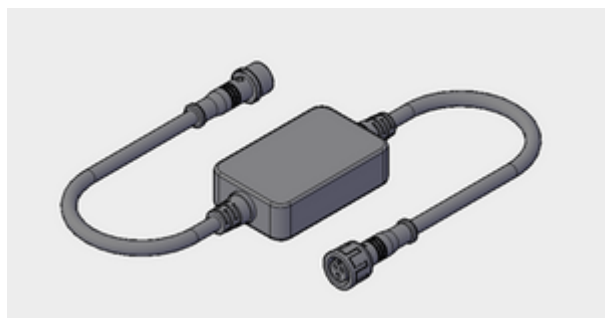

SMALL PIECE OF FURNITURE MORE TO SEE LITE

PRODUCT INFORMATION

1. POSITION

Model	C00400
Collection	More to See Lite
PROJECTS	PREMIUM
Description	different material not included in scope of delivery
Specification texts	More to See Lite; ZigBee® Home Automation Kit for mirrors; different material; Rectangle; not included in scope of delivery

COLOURS

PREVIEW

COLOUR NAME

ARTICLE NUMBER

C0040000

EAN

4062373819340