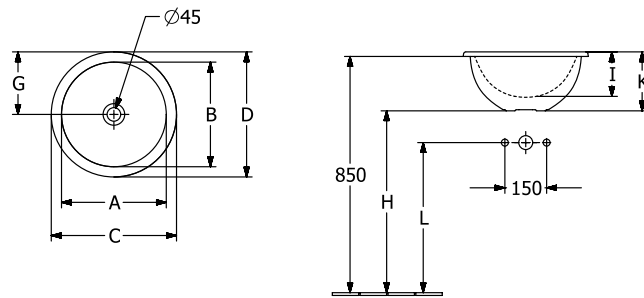

WASHBASINS LOOP & FRIENDS

PRODUCT INFORMATION

1 . POSITION

Article number	4A600101
Article title	Villeroy & Boch Loop & Friends Built-in washbasin, 450 x 450 x 210 mm, White Alpin, without overflow, unpolished
Product designation	Built-in washbasin
Collection	Loop & Friends
PROJECTS	DESIGN
Assembly / Assembly type	Installation
Scope of delivery	1 x built-in washbasin , 1 x cut-out template
Length in mm	450
Width in mm	450
Height in mm	210
Interior depth	140
Diameter in mm	450
Weight in kg	10,70
express delivery	No
Material	TitanCeram
Surface	glossy
With overflow	No
EAN number	4062373896136

COLOUR

COLOUR DESIGNATION

White Alpin

TECHNICAL DRAWINGS

4A600101

	A	B	C	D	G	H	I	K	L
4A5900	330	330	390	390	195	680	140	190	560
4A5901	330	330	390	390	195	680	140	190	560
4A6000	380	380	450	450	225	655	160	210	535
4A6001	380	380	450	450	225	655	160	210	535