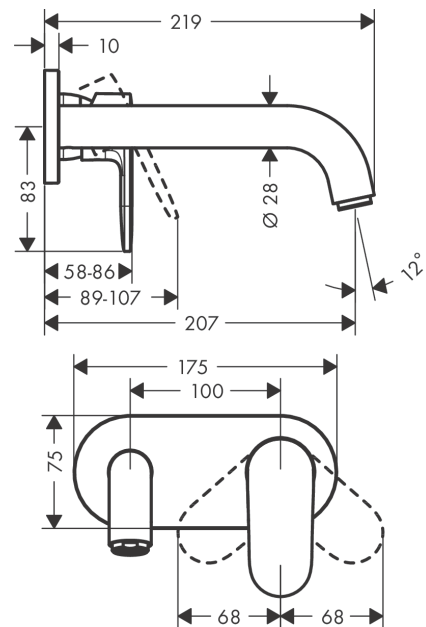

## Vernis Blend

Single lever basin mixer for concealed installation wall-mounted with spout 20,7 cm

Surfaces: **Matt Black** Article Number: **71576670**

#### product features

- projection 207 mm
- spray type: normal spray
- maximum flow rate at 3 bar: 5 l/min
- ceramic cartridge
- suitable for continuous flow water heaters
- connection type: basic set
- connection dimension: DN15
- handle can be positioned on the right or left, depends on the basic set installation

### Scale drawing