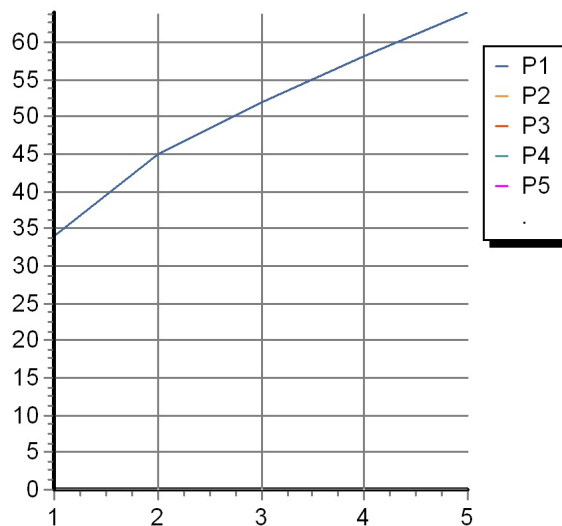

HELM

Z92245.X

Disegno Complessivo / Overall Drawing

HELM

Z92245.X

Portate / Flowrates (lt/min)

PRESSIONE PRESSURE	1 BAR	2 BAR	3 BAR	4 BAR	5 BAR
P1 BOCCA VASCA WALL SPOUT	34	45	52	58	64
P2					
P3					
P4					
P5					

HELM

Z92245.X

Pesi e Misure / Weights and Sizes

Peso (Kg) Weight (lb)	0,65 (Kg)	1,43 (lb)
Volume test (dc3) - (in3)	1,96 (dc3)	119,61 (in3)
h (mm) - (in)	30,00 (mm)	1,18 (in)
L1 (mm) - (in)	190,00 (mm)	7,48 (in)
L2 (mm) - (in)	345,00 (mm)	13,58 (in)