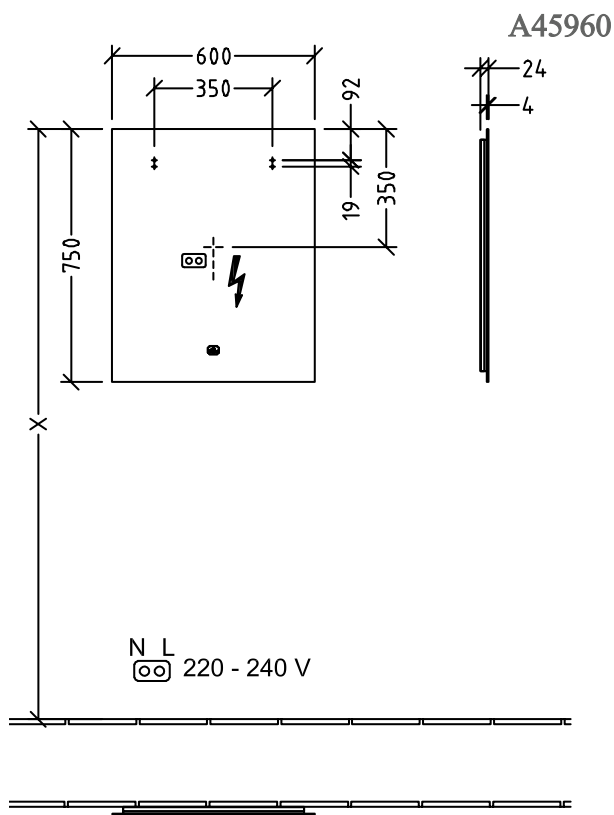

MIRROR MORE TO SEE LITE

PRODUCT INFORMATION

1 . POSITION

Model	A45960
Collection	More to See Lite
PROJECTS	DESIGN
Width	600 mm
Height	750 mm
Depth	24 mm
Description	Glass fastening set included with all-round LED wall lighting (replaceable) IP 44 After retrofitting with the ZigBee® Home Automation Kit C004 00, lighting can be controlled via your Smart Home environment. The illuminated mirror can be switched on and off via the sensor switch, The mirror can be connected via the ZigBee® Home Automation Standard with all hubs/gateways that use this transmission standard, such as Philips Hue Bridge or suitable Amazon Echo models. 1x 22,56 W 2700 K (warm white) to 6500 K (daylight white)
Specification texts	More to See Lite; Mirror; Glass; Size: 600 x 750 x 24 mm; Rectangle; fastening set included; with all-round LED wall lighting (replaceable); IP 44; After retrofitting with the ZigBee® Home Automation Kit C004 00, lighting can be controlled via your Smart Home environment. The illuminated mirror can be switched on and off via the sensor switch, The mirror can be connected via the ZigBee® Home Automation Standard with all hubs/gateways that use this transmission standard, such as Philips Hue Bridge or suitable Amazon Echo models.; 1x 22,56 W; 2700 K (warm white) to 6500 K (daylight white)

COLOURS

PREVIEW

COLOUR NAME

ARTICLE NUMBER

EAN

A4596000

4062373819234

TECHNICAL DRAWINGS