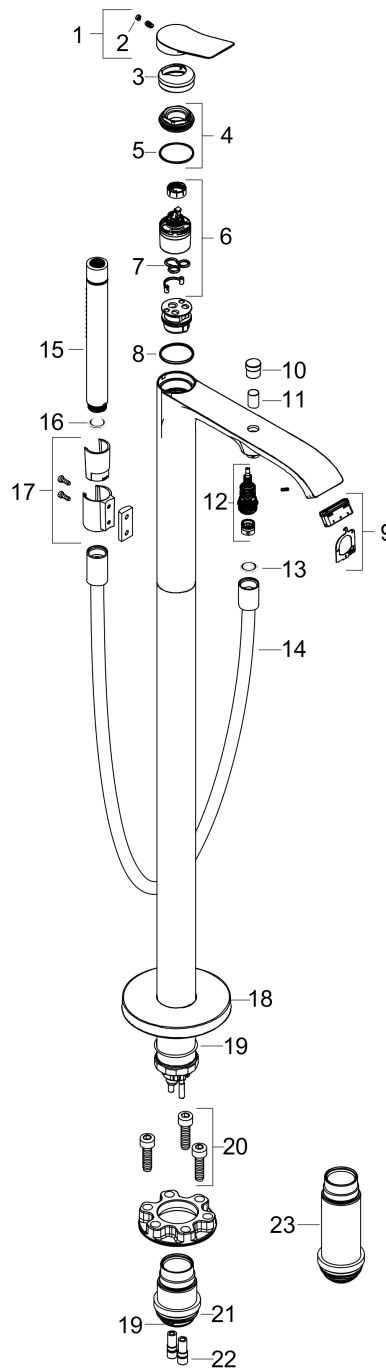

##### product features

- consists of: single lever bath mixer floor standing, baton hand shower, shower hose, shower holder
- 2 functions
- projection 236 mm
- connection type: basic set
- spray type mixer: WaterfallStream
- spray type hand shower: Rain, Mono
- maximum flow rate at 3 bar: 21,3 l/min
- flow rate for bath spout at 3 bar: 21,3 l/min
- flow rate of hand shower at 3 bar: 13,4 l/min
- min. operating pressure: 1 bar
- max. operating pressure: 10 bar
- ceramic cartridge
- temperature limitation adjustable
- diverter with automatic resetting
- non-return valve
- connection dimension: DN15

#### Scale drawing

**Vivenis**

**Single lever bath mixer floor-standing**

Surfaces: **Matt White** Article Number: **75445700**

**Flowchart**

**Vivenis**

**Single lever bath mixer floor-standing**

Surfaces: **Matt White** Article Number: **75445700**

**Exploded Drawing**

Year of production: >06/21

**Vivenis****Single lever bath mixer floor-standing**Surfaces: **Matt White** Article Number: **75445700****Spare part list**

Year of production: &gt;06/21

Pos.	Description	Article Number	Price	PU
1	handle	94277700	-	1
2	screw cover	93735700	-	1
3	escutcheon	94027700	-	1
4	nut	93995000	-	1
5	O-ring 35x1,5	92114000	-	1
6	cartridge, assy	93895000	-	1
7	seal	95008000	-	1
8	O-Ring 30x2	98186000	-	1
9	aerator cpl.	93916000	-	1
10	diverter knob	97981700	-	1
11	sleeve	97979700	-	1
12	selector	97978000	-	1
13	seal	98058000	-	1
14	shower hose 1,25 m	28282700	-	1
15	handshower	28532700	-	1
16	filter packing	94246000	-	1
17	shower holder, assy	96295700	-	1
18	escutcheon	94038700	-	1
19	O-ring 44x2,5	98162000	-	1
20	hexagon socket screw M10x35	97670000	-	1
21	O-ring 29x3	98371000	-	1
22	O-ring 7x2	98419000	-	1
23	extension set 60 mm	93882000	-	1