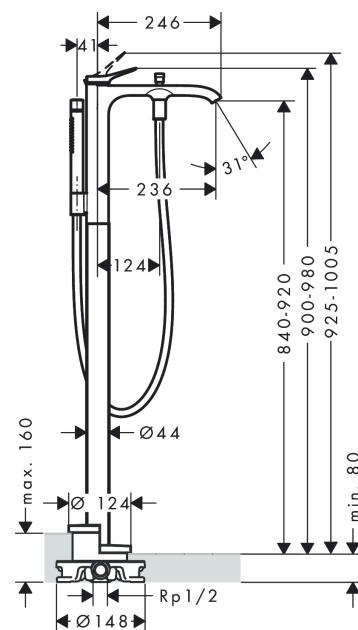

Vivenis

Single lever bath mixer floor-standing

Surfaces: **Matt White** Article Number: **75445700**

Description

product features

- consists of: single lever bath mixer floor standing, baton hand shower, shower hose, shower holder
- 2 functions
- projection 236 mm
- connection type: basic set
- spray type mixer: WaterfallStream
- spray type hand shower: Rain, Mono
- maximum flow rate at 3 bar: 21,3 l/min
- flow rate for bath spout at 3 bar: 21,3 l/min
- flow rate of hand shower at 3 bar: 13,4 l/min
- min. operating pressure: 1 bar
- max. operating pressure: 10 bar
- ceramic cartridge
- temperature limitation adjustable
- diverter with automatic resetting
- non-return valve
- connection dimension: DN15

Technology

Design awards

reddot winner 2021

Product image

Scale drawing