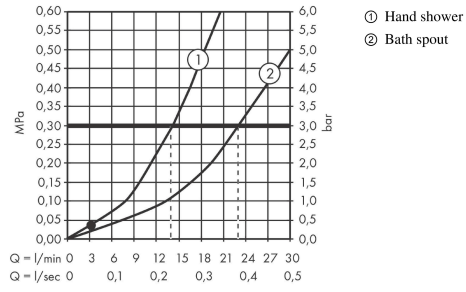

Vivenis

Single lever bath mixer floor-standing

Surfaces: **Matt White** Article Number: **75445700**

Flowchart