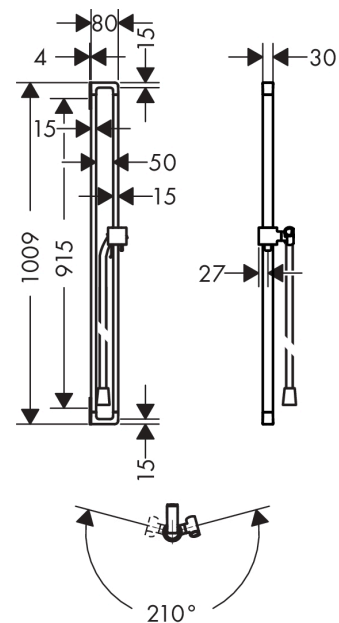

AXOR Citterio E
AXOR Citterio E wall bar 0.90 m
 Surfaces: **Chrome** Article Number: **36736000**

Description

product features

- consists of: shower bar, shower hose, slider
- pivot connectors prevent hose from tangling
- support for shower hose with conical nuts
- slider moves sideways, up/down and pivots
- bar width: 30 mm
- fully chrome-plated metal shower slide
- slide inclination angle steplessly adjustable
- silent inclination angle adjustment
- chrome-plated wall supports of metal

Design awards

Product image

Scale drawing

AXOR Citterio E
AXOR Citterio E wall bar 0.90 m
Surfaces: **Chrome** Article Number: **36736000**

Exploded Drawing

Year of production: >10/15

AXOR Citterio E
AXOR Citterio E wall bar 0.90 m
 Surfaces: **Chrome** Article Number: **36736000**

Spare part list

Year of production: >10/15

Pos.	Description	Article Number	PC	PU
1	tile-matching-disk	92406000	0	1
2	mounting set	92841000	0	1
3	excentric socket	97604000	0	1
4	support, assy	92726000	0	1
5	shower hose Isiflex'B 1,60 m	28276000	0	1
6	seal	98058000	0	1
a	set of covers	42871000	0	1