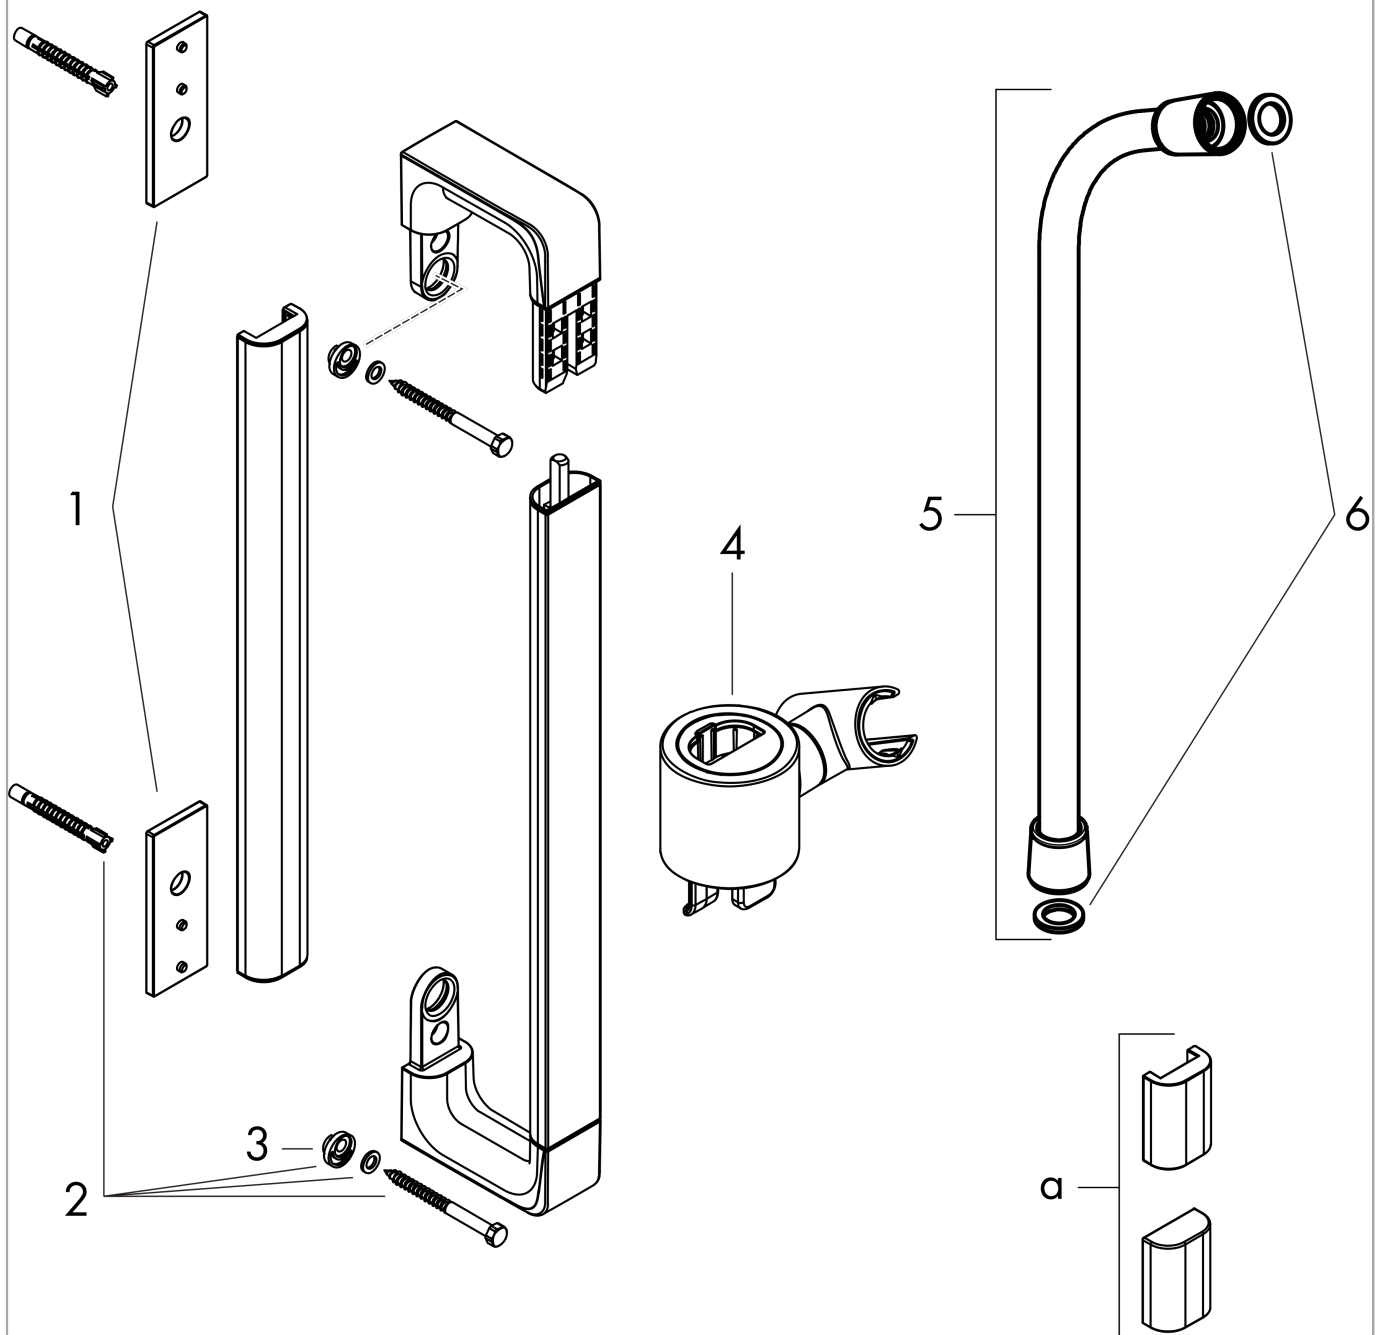

AXOR Citterio E
AXOR Citterio E wall bar 0.90 m
 Surfaces: **Chrome** Article Number: **36736000**

Description

product features

- consists of: shower bar, shower hose, slider
- pivot connectors prevent hose from tangling
- support for shower hose with conical nuts
- slider moves sideways, up/down and pivots
- bar width: 30 mm
- fully chrome-plated metal shower slide
- slide inclination angle steplessly adjustable
- silent inclination angle adjustment
- chrome-plated wall supports of metal

Design awards

Product image

Scale drawing

AXOR Citterio E
AXOR Citterio E wall bar 0.90 m
Surfaces: **Chrome** Article Number: **36736000**

Exploded Drawing

Year of production: >10/15

AXOR Citterio E
AXOR Citterio E wall bar 0.90 m
 Surfaces: **Chrome** Article Number: **36736000**

Spare part list

Year of production: >10/15

Pos.	Description	Article Number	PC	PU
1	tile-matching-disk	92406000	0	1
2	mounting set	92841000	0	1
3	excentric socket	97604000	0	1
4	support, assy	92726000	0	1
5	shower hose Isiflex'B 1,60 m	28276000	0	1
6	seal	98058000	0	1
a	set of covers	42871000	0	1